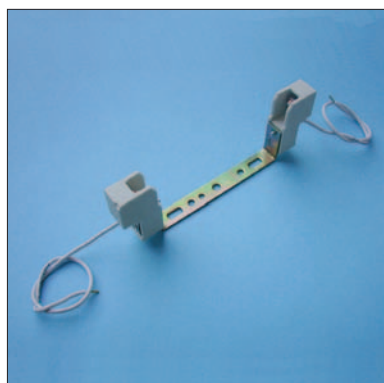

Body: steatite

Cables: 25 cm.

Rated current: 6 A

Rated voltage: 250 V

Quantity: N° 40 pieces

Lampholders with R7s connection

1184

Lampholders with R7s connection for Z. lamps nom. 114,2 mm.