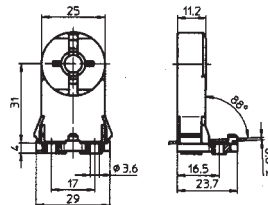

LAMPHOLDERS FOR FLUORESCENT LAMPS WITH G13 CONNECTION

Lampholders with G13 connection

9207

Lampholders with G13 connection for T lamps
Ø 26

Rated current: 2 A
Rated voltage: 250 V

Quantity: N° 100 pieces

Lampholders with G13 connection

9262

Lampholders with G13 connection for T lamps
Ø 26 e Ø 38

Rated current: 2 A
Rated voltage: 250 V

Quantity: N° 100 pieces

Lampholders with G13 connection

9208

Lampholders with G13 connection for T lamps
Ø 26 e Ø 38

Rated current: 2 A
Rated voltage: 250 V

Quantity: N° 100 pieces