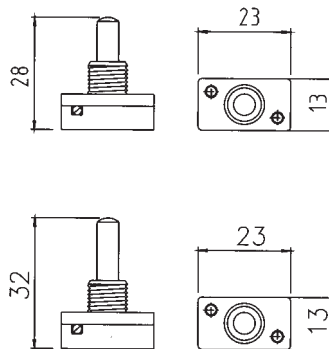

SWITCHES

Pole button switch

0025
0025/L
0025/P

neck 8 mm.
neck 12 mm.
neck 8 mm. (switch)

Thermoplastic single pole button switch
Rated current: 2 A
Rated voltage: 250 V

Quantity: N° 100 pieces

Pole button switch