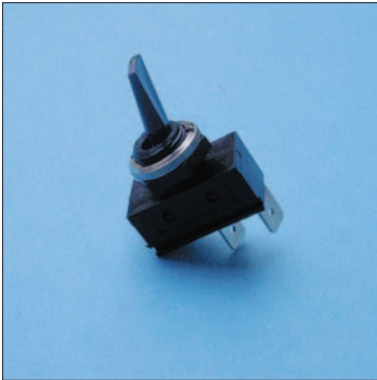

Size: 100x65

Height: mm. 25

Fixing centre distance: mm. 50

Quantity: N° 25 pieces

LEVER SWITCHES

Single pole lever switch

1700/H

Function: 0/1
nylon lever: mm. 17.8
Rated current: 16 A
Rated voltage: 230 V