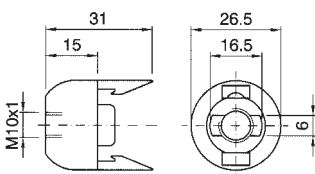

THERMOPLASTIC LAMPHOLDERS MONOCASING WITH E.14 CONNECTION

0066/C
0066/N/C
0066/OR/C

white coloured
black coloured
gold coloured

Hat for E.14 monocasing lampholders
Fixing: M10/1 with screw for nipple-block

2166
2166/N
2166/OR

white coloured
black coloured
gold coloured

Diameter: mm. 26,5
Cover: smooth
Clamps: spring clamps for cables from 0,5 to 1,5 mm²
Fixing: passer-by holes Ø 3 interax mm. 14
Rated voltage: 2/250 V
Quantity: N° 100 pieces

2193
2193/N
2193/OR

white coloured
black coloured
gold coloured

Diameter: mm. 28
Cover: partially threaded
Clamps: spring clamps for cables from 0,5 to 1,5 mm²
Fixing: passer-by holes Ø 3 interax mm. 14
Rated voltage: 2/250 V
Quantity: N° 100 pieces

2194
2194/N
2194/OR

white coloured
black coloured
gold coloured

Diameter: mm. 28
Cover: threaded
Clamps: spring clamps for cables from 0,5 to 1,5 mm²
Fixing: passer-by holes Ø 3 interax mm. 14
Rated voltage: 2/250 V
Quantity: N° 100 pieces