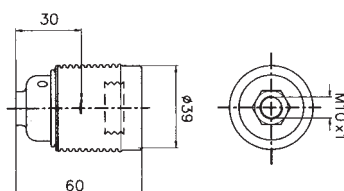

METAL LAMPHOLDERS WITH E.27 CONNECTION

Lampholders with E.27 connection

1031
1031/ARG

brass coloured
silvery coloured

Cover: smooth
Clamps: brass with screw
Body: porcelain
Fixing: M10/1
Rated voltage: 4/250 V

Quantity: N° 40 pieces

Lampholders with E.27 connection

1031/F
1031/F/ARG

brass coloured
silvery coloured

Cover: threaded
Clamps: brass with screw
Body: porcelain
Fixing: M10/1
Rated voltage: 4/250 V

Quantity: N° 40 pieces

Lampholders with E.27 connection

1031/E

brass coloured

Cover: smooth
Clamps: brass with screw
Lozenge: poliestere resin
Fixing: M10/1
Rated voltage: 4/250 V

Quantity: N° 40 pieces