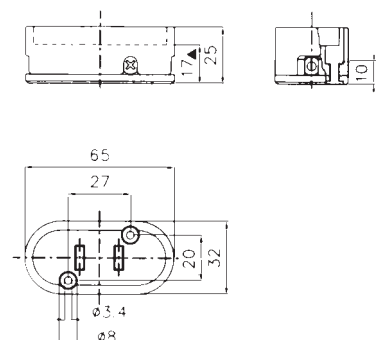

Lampholders with GX16D connection

Fixing: with passer-by holes $\varnothing$ 3,2

interax 33,6 mm.

Body: porcelain

Rated current: 10 A

Rated voltage: 250 V

Quantity: N° 50 pieces