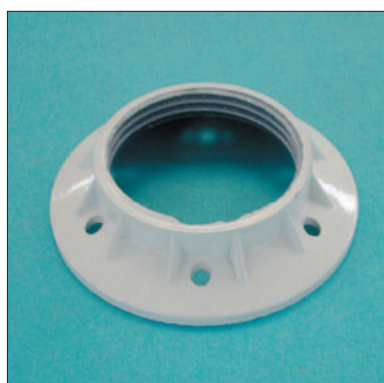

Thermosetting resin ring