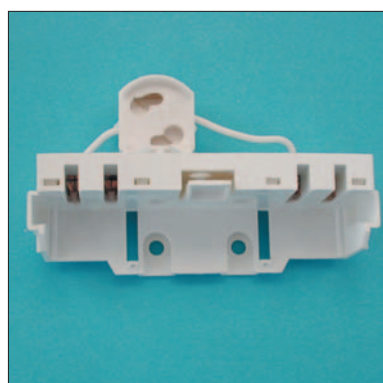

Lampholders with G13 connection for T lamps
 $\varnothing 26$ e $\varnothing 38$

Rated current: 2 A
Rated voltage: 250 V

Quantity: N° 100 pieces

Lampholders with 2G10 connection

9231