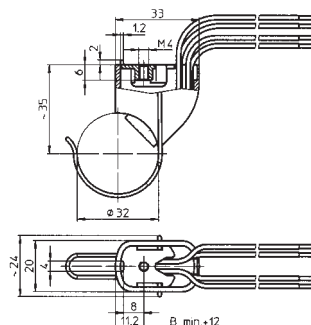

LAMP HOLDERS FOR FLUORESCENT LAMPS WITH G10Q-G23 CONNECTION

Lampholders with G10Q connection

9222

Lampholders with G10Q connection with 20 cm. cables for circline

Rated current: 2 A
Rated voltage: 250 V

Quantity: N° 50 pieces

Lampholders with G10Q connection

9223

Lampholders with G10Q connection for T-R lamps, with steel supporting spring $\varnothing$ 32
Rated current: 2 A
Rated voltage: 250 V

Quantity: N° 50 pieces

Lampholders with G23 connection

9501

Lampholders with G23 connection for TC-S lamps

Fixing: with passer-by holes $\varnothing$ 4,2
interax 24 mm.

Rated current: 2 A
Rated voltage: 250 V

Quantity: N° 50 pieces