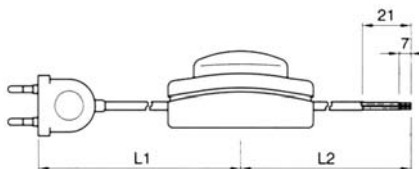

Two poles cables with flat cable of cm. 300 with pedal switch and european plug L1 100 cm. L2 200 cm.

Quantity: N° 25 pieces