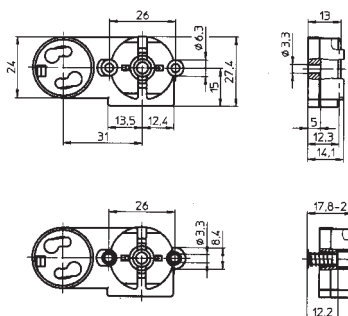

Lampholders with G13 connection for T lamps
Ø 26 e Ø 38

Rated current: 2 A
Rated voltage: 250 V

Quantity: N° 100 pieces