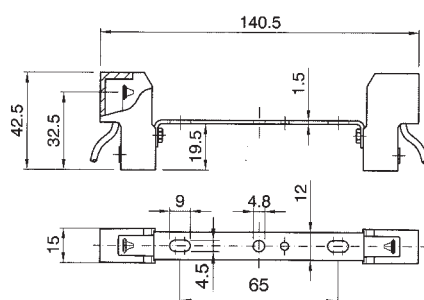

Lampholders with R7s connection for Z. lamps nom. 114,2 mm.

Fixing: with steel fixing bracket with passer-by holes $\varnothing$ 4,2

Body: steatite

Cables: 25 cm.

Rated current: 6 A

Rated voltage: 250 V

Quantity: N° 30 pieces