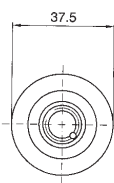

0195
0195/N
0195/OR

white coloured
black coloured
gold coloured

Diameter: mm. 38
Cover: smooth
Fixing: M10/1 metal nipple with screw for nipple-block
Rated voltage: 250 V

Quantity: N° 50 pieces

Lampholders with E.27 connection