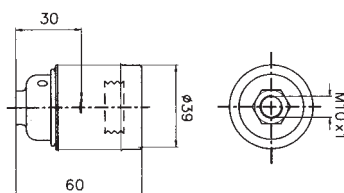

METAL LAMPHOLDERS WITH E.27 CONNECTION

Lampholders with E.27 connection

1031
1031/ARG

brass coloured
silvery coloured

Cover: smooth
Clamps: brass with screw
Body: porcelain
Fixing: M10/1
Rated voltage: 4/250 V

Quantity: N° 40 pieces

Lampholders with E.27 connection

1031/F
1031/F/ARG

brass coloured
silvery coloured

Cover: threaded
Clamps: brass with screw
Body: porcelain
Fixing: M10/1
Rated voltage: 4/250 V

Quantity: N° 40 pieces

Lampholders with E.27 connection

1031/E

brass coloured

Cover: smooth
Clamps: brass with screw
Lozenge: poliestere resin
Fixing: M10/1
Rated voltage: 4/250 V

Quantity: N° 40 pieces