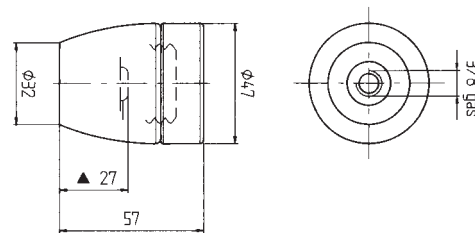

PORCELAIN LAMPHOLDERS WITH E.27 CONNECTION

Lampholders with E.27 connection **3 Pieces**

0160

Clamps: screw clamps for rigid or flexible cables from 0,5 to 2,5 mm²

Fixing: M10/1 adapter and screw for nipple-block

Rated voltage: 500 V

Quantity: N° 10 pieces

Lampholders with E.27 connection **3 Pieces**

1060

Clamps: screw clamps for rigid or flexible cables from 0,5 to 2,5 mm²

Fixing: 3/8" adapter and screw for nipple-block

Rated voltage: 500 V

Quantity: N° 10 pieces

Lampholders with E.27 connection

0093

Diameter: mm. 52

Clamps: screw clamps for rigid or flexible cables from 0,5 to 2,5 mm²

Fixing: with passer-by holes for M4 screws interax mm. 38

Cap: zinc-coated steel
Rated voltage: 250 V

Quantity: N° 10 pieces