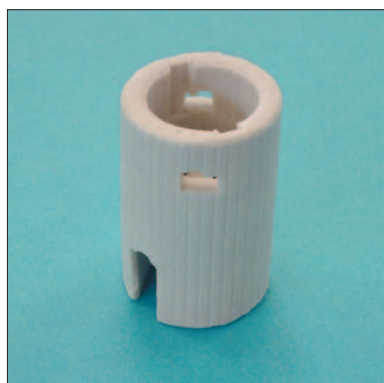

PORCELAIN LAMPHOLDERS WITH B.15-B.22 CONNECTION

Lampholders with B.15 connection

0092/15/PO