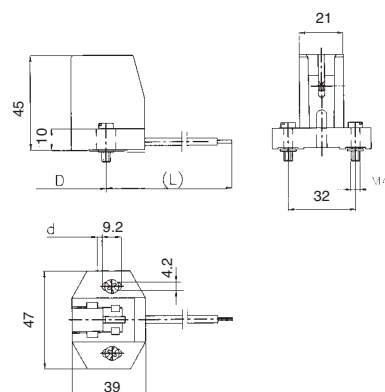

Lampholders with FC2 connection
Fixing: with oval passer-by holes $\varnothing 4,2 \times 9,2$ interax 32 mm.
Body: porcelain
Cables: 25 cm.
Rated current: 8 A
Rated voltage: 1000 V
Quantity: N° 20 pairs