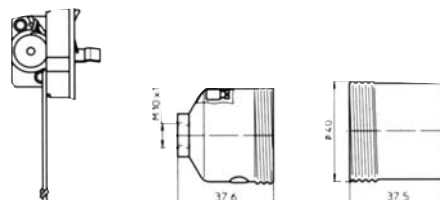

METAL LAMPHOLDERS WITH E.27 CONNECTION

Lampholders with E.27 connection

1031/E/F

brass coloured

Cover: threaded
Clamps: brass with screw
Lozenge: synthetic resin
Fixing: M10/1
Rated voltage: 4/250 V

Quantity: N° 40 pieces

Lampholders with E.27 connection

2031
2031/ARG

brass coloured
silvery coloured

Cover: smooth
Clamps: brass with screw
Body: porcelain with tie switch
Fixing: M10/1
Rated voltage: 4/250 V

Quantity: N° 30 pieces

Lampholders with E.27 connection

2031/F
2031/F/ARG

brass coloured
silvery coloured

Cover: threaded
Clamps: brass with screw
Body: porcelain with tie switch
Fixing: M10/1
Rated voltage: 4/250 V

Quantity: N° 30 pieces