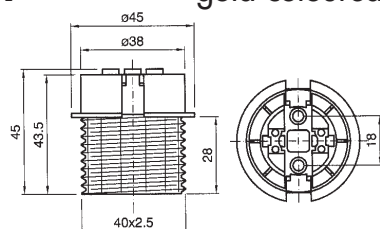

2191
2191/N
2191/OR

white coloured
black coloured
gold coloured

Diameter: mm. 40
Cover: partially threaded
Clamps: spring clamps for cables from 0,5 to 2,5 mm²
Fixing: passer-by holes Ø 4,5 interax mm. 18
Rated voltage: 4/250 V
Quantity: N° 100 pieces