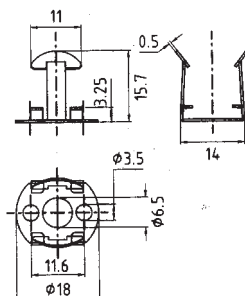

Body: steatite

Cables: 25 cm.

Rated current: 2 A

Rated voltage: 250 V

Quantity: N° 50 pieces

Accessories for 1160 article

1160/S

1160/M10