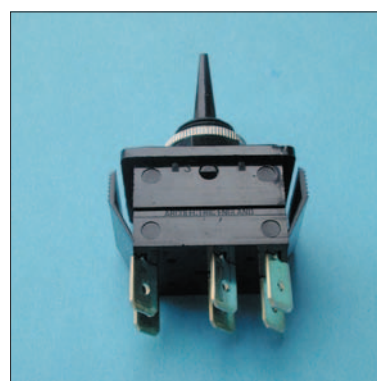

Two poles lever switch

1770/H

Function: 1/0/2
nylon lever: mm. 17.8
Rated current: 16 A
Rated voltage: 230 V

Quantity: N° 50 pieces