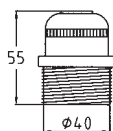

THERMOSETTING RESIN LAMPHOLDERS WITH E.27 CONNECTION

Lampholders with E.27 connection

0165
0165/N
0165/OR
0165/ARG

white coloured
black coloured
gold coloured
silvery coloured

Diameter: mm. 38
Cover: smooth
Fixing: M10/1
Rated voltage: 250 V

Quantity: N° 100 pieces

Lampholders with E.27 connection

0191
0191/N
0191/OR
0191/ARG

white coloured
black coloured
gold coloured
silvery coloured

Diameter: mm. 38
Cover: partially threaded
Fixing: M10/1
Rated voltage: 250 V

Quantity: N° 30 pieces

Lampholders with E.27 connection

0192
0192/N
0192/OR
0192/ARG

white coloured
black coloured
gold coloured
silvery coloured

Diameter: mm. 38
Cover: threaded
Fixing: M10/1
Rated voltage: 250 V

Quantity: N° 30 pieces