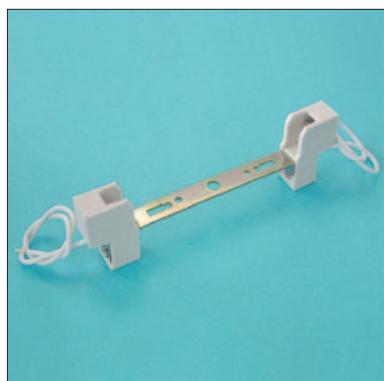

Lampholders with RX7s connection for Z. lamps nom. 132 mm.

Fixing: with steel fixing bracket with passer-by holes $\varnothing$ 4,2

Body: steatite

Cables: 25 cm.

Rated current: 6 A

Rated voltage: 1000 V

Quantity: N° 30 pieces

Lampholders with RX7s connection