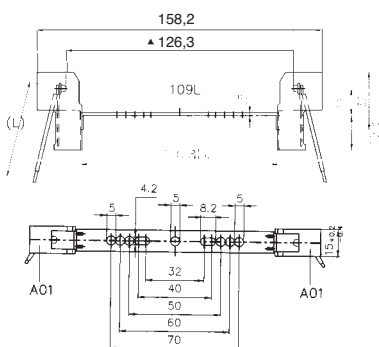

LAMPHOLDERS FOR DISCHARGE LAMPS WITH RX7s CONNECTION

Lampholders with RX7s connection

1184/RX

Lampholders with RX7s connection for Z. lamps nom. 132 mm.

Fixing: with steel fixing bracket with passer-by holes $\varnothing$ 4,2

Body: steatite

Cables: 25 cm.

Rated current: 6 A

Rated voltage: 1000 V

Quantity: N° 30 pieces

Lampholders with RX7s connection

1184/SGRX

Lampholders with RX7s connection for Z. lamps nom. 132 mm.

Fixing: with steel fixing bracket with passer-by holes $\varnothing$ 4,2

Body: steatite

Cables: 25 cm.

Rated current: 6 A

Rated voltage: 1000 V

Quantity: N° 30 pieces

Other cables and brackets with similar features to value upon demand

LAMPHOLDERS WITH GX16D (PAR 56) CONNECTION

Lampholders with GX16D connection

9901

Lampholders with GX16D connection

Fixing: with passer-by holes $\varnothing$ 3,2

interax 33,6 mm.

Body: porcelain

Rated current: 10 A

Rated voltage: 250 V

Quantity: N° 50 pieces