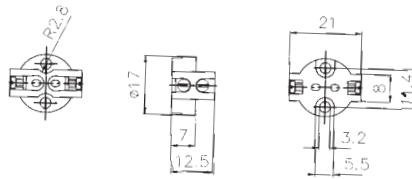

STEATITE LAMPHOLDERS FOR LOW TENSION HALOGEN LAMPS

Lampholders for halogen lamps

0183/V

Lampholders with G4-
GZ4-G5.3-GX5.3-
GX6.35-GY6.35-
GZ6.35 connection

Fixing: with passer-by
holes $\varnothing$ 3,2

interax mm. 11,4

Body: steatite

Rated current: 10 A

Rated voltage: 24 V

Quantity: N° 100 pieces

Lampholders for halogen lamps

0185

Lampholders with
G6.35-GX6.35-GY6.35-
GZ6.35 connection

Fixing: with passer-by
holes $\varnothing$ 3,2

interax mm. 25

Body: steatite

Rated current: 6 A

Rated voltage: 24 V

Quantity: N° 100 pieces

Lampholders for halogen lamps

0186

Lampholders with
G6.35-GX6.35-
GY6.35-GZ6.35
connection

Fixing: with passer-by
holes $\varnothing$ 4,3

interax mm. 22

Body: steatite

Rated current: 6 A

Rated voltage: 24 V

Quantity: N° 100 pieces