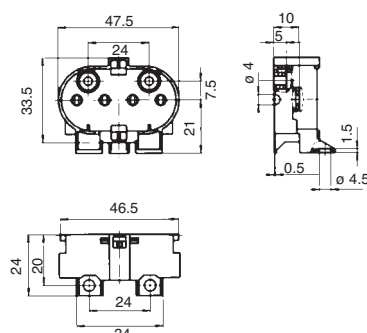

Lampholders with 2G11 connection for TCL 18,
24, 34, 36, 40 e 55 W lamps

Rated current: 2 A
Rated voltage: 250 V

Quantity: N° 50 pieces