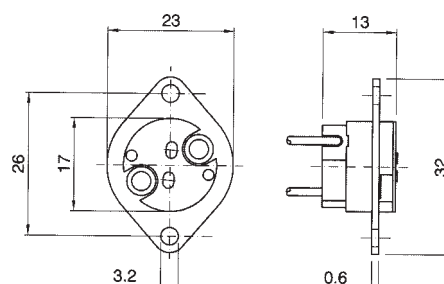

THERMOPLASTIC CANDLE COVERING FOR LAMPHOLDERS WITH E.27 CONNECTION

Candle covering

2201/BI
2201/AN
2201/AV
2201/ANZ

white coloured
old coloured
ivory coloured
aged coloured

Thermoplastic covering for E.27 lampholders (0165 series)

Diameter: mm. 42

Height: mm. 85

Quantity: N° 100 pieces

STEATITE LAMPHOLDERS FOR LOW TENSION HALOGEN LAMPS

Lampholders for halogen lamps

0183

Lampholders with GZ4-G5.3-GX5.3-GX6.35-GZ6.35 connection

Fixing: with passer-by holes for M3 screws

Body: steatite

Cables: 15 cm.

Rated current: 10 A

Rated voltage: 24 V

Quantity: N° 100 pieces

Lampholders for halogen lamps

0183/D

Lampholders with GZ4-G5.3-GX5.3-GX6.35-GZ6.35 connection

Fixing: with steel fixing bracket with passer-by holes $\varnothing$ 3,2 interax mm. 26

Body: steatite

Cables: 15 cm.

Rated current: 10 A

Rated voltage: 24 V

Quantity: N° 100 pieces