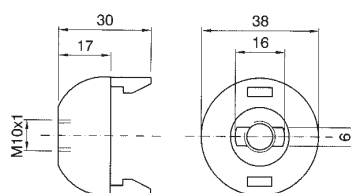

Hat for E.27 monocasing lampholders
Fixing: M10/1 with screw for nipple-block