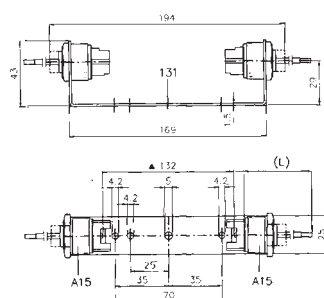

LAMP HOLDERS FOR DISCHARGE LAMPS WITH RX7s CONNECTION

Lampholders with RX7s connection

Lampholders with RX7s connection

Fixing: with nut
Body: statite with treated brass envelope
Cables: 25 cm.
Rated current: 6 A
Rated voltage: 1000 V
Quantity: N° 20 pairs

Lampholders with RX7s connection

Lampholders with RX7s connection for Z. lamps nom. 114,2 mm.

Fixing: with steel fixing bracket with passer-by holes $\varnothing$ 4,2
Body: statite with treated brass envelope
Cables: 25 cm.
Rated current: 6 A
Rated voltage: 1000 V
Quantity: N° 40 pieces

Lampholders with RX7s connection

1107/RX

Lampholders with RX7s connection for Z. lamps nom. 132 mm.

Fixing: with steel fixing bracket with passer-by holes $\varnothing$ 4,2
Body: statite with treated brass envelope
Cables: 25 cm.
Rated current: 6 A
Rated voltage: 1000 V
Quantity: N° 30 pieces