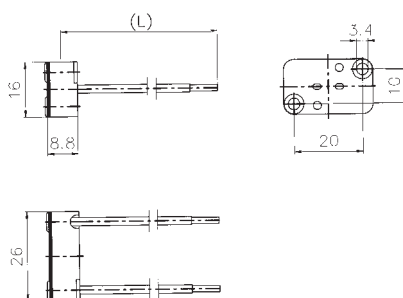

Lampholders with GX5.3-GZ6.35 connection
Fixing: with passer-by holes $\varnothing$ 3,4
Body: steatite
Cables: 15 cm.
Rated current: 8 A
Rated voltage: 24 V
Quantity: N° 100 pieces