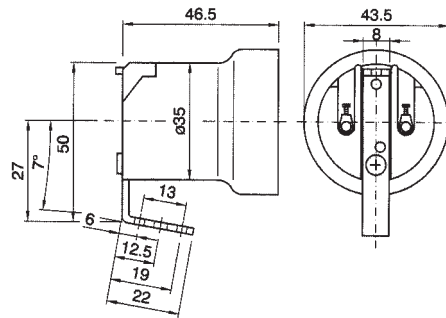

Quantity: N° 50 pieces

Lampholders with E.27 connection

0072/73

Diameter: mm. 43
Clamps: screw clamps for rigid or flexible cables from 0,5 to 2,5 mm²
Fixing: with steel fixing bracket with M10/1 threaded hole
Cap: zinc-coated steel
Rated voltage: 750 V

Quantity: N° 30 pieces

Lampholders with E.27 connection

0072/74

Diameter: mm. 43
Clamps: screw clamps for rigid or flexible cables from 0,5 to 2,5 mm²
Fixing: with steel fixing bracket with Ø 5,2 hole and screw for groundwire
Cap: zinc-coated steel
Rated voltage: 750 V

Quantity: N° 40 pieces

PORCELAIN LAMPHOLDERS WITH E.27 CONNECTION

Lampholders with E.27 connection

0072/74SG

Diameter: mm. 43

Clamps: screw clamps for rigid or flexible cables from 0,5 to 2,5 mm²

Fixing: with steel fixing bracket with two M3 threaded holes (interax 13 mm.) and central M4 threaded hole