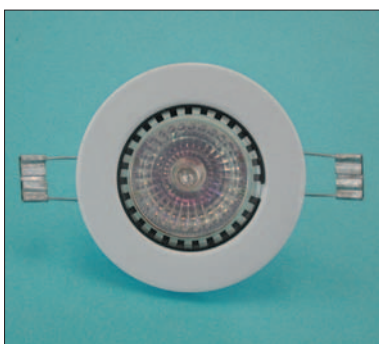

Hole: Ø 45 mm.
Connection: G4
Light: 20 W

Fixed halogen light

0421
0421/N
0421/CR
0421/OR

white coloured
 black coloured
 chrome coloured
 gold coloured

Hole: Ø 45 mm.
Connection: G4
Light: 20/35 W

Fixed halogen light