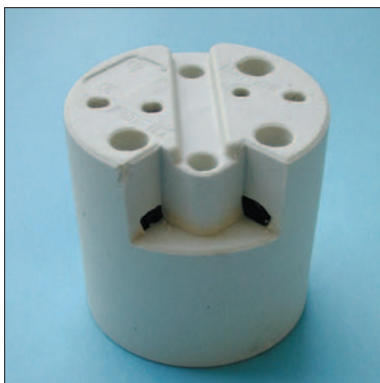

Quantity: N° 10 pieces

Lampholders with E.27 connection

0133

Diameter: mm. 52
Clamps: brass clamps with screw nickel-plated
Fixing: with passer-by holes Ø 4,5 interax mm. 52
Cap: nickel-plated die-cast brass
Rated voltage: 500 V

Quantity: N° 10 pieces

PORCELAIN LAMPHOLDERS WITH E.27 CONNECTION

Lampholders with E.27 connection

0134

Diameter: mm. 52
Clamps: brass clamps with screw nickel-plated
Fixing: aluminium adapter with 3/8" threaded hole
Cap: nickel-plated die-cast brass
Rated voltage: 500 V

Quantity: N° 10 pieces

PORCELAIN LAMPHOLDERS WITH E.40 CONNECTION

Lampholders with E.40 connection

0135

Diameter: mm. 70
Clamps: brass clamps with screw nickel-plated
Fixing: with passer-by holes Ø 4,5 interax mm. 52
Cap: nickel-plated die-cast brass
Rated voltage: 750 V

Quantity: N° 10 pieces

Lampholders with E.40 connection

0136

Diameter: mm. 70
Clamps: brass clamps with screw nickel-plated
Fixing: aluminium adapter with 3/8" threaded hole
Cap: nickel-plated die-cast brass
Rated voltage: 750 V