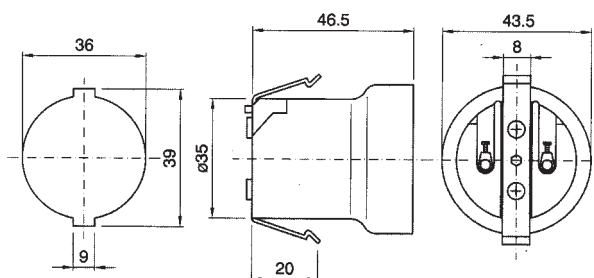

Cap: zinc-coated steel
Rated voltage: 750 V

Quantity: N° 30 pieces

PORCELAIN LAMPHOLDERS WITH E.27 CONNECTION

Lampholders with E.27 connection

0072/77

Diameter: mm. 43
Clamps: screw clamps for rigid or flexible cables from 0,5 to 2,5 mm²
Fixing: with spring steel fixing bracket (see indicated perforation)
Cap: zinc-coated steel
Rated voltage: 750 V

Quantity: N° 40 pieces

Lampholders with E.27 connection

0072/78

Diameter: mm. 43
Clamps: screw clamps for rigid or flexible cables from 0,5 to 2,5 mm²
Fixing: with spring steel fixing bracket (see indicated perforation)
Cap: zinc-coated steel
Rated voltage: 750 V