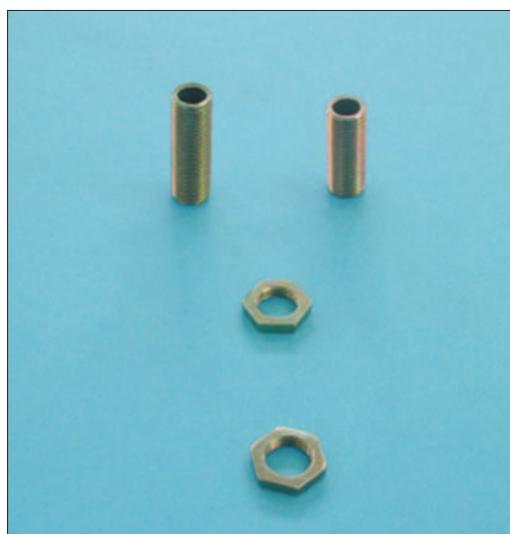

0232 white
0232/N black
0232/OR gold

Cable-clamp for round/circle cables, H mm. 15, with M10/1 "male" threaded

ACCESSORIES FOR ILLUMINATION

0330/OT Brass sleeve for tige, M10X1 connection

0330/C Chrome sleeve for tige, M10X1 connection

0217 Aluminium die-cast nipple, 3/8" gas connection length mm. 30

0218 Aluminium die-cast nipple, 3/8" gas connection length mm. 50

0219 Aluminium die-cast nipple, 3/8" gas connection length mm. 70

0220 Aluminium die-cast nipple, 3/8" gas connection length mm. 100

0225 Metal nipple, M10x1 connection - length mm. 15

0226 Metal nipple, M10x1 connection - length mm. 20

0227 Metal nipple, M10x1 connection - length mm. 25

0228 Metal nipple, M10x1 connection - length mm. 30