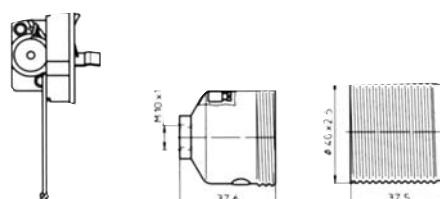

Cover: threaded
Clamps: brass with screw
Body: porcelain with tie switch
Fixing: M10/1
Rated voltage: 4/250 V

Quantity: N° 30 pieces