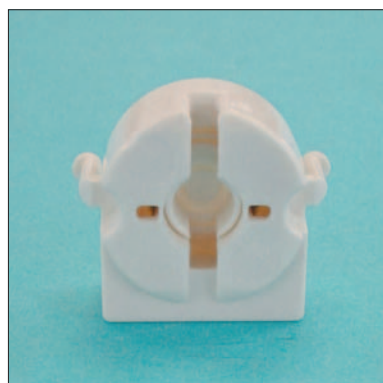

LAMP HOLDERS FOR FLUORESCENT LAMPS WITH G13-2G10-2G11 CONNECTION

Lampholders with G13 connection

9263