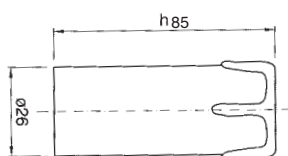

PORTALAMPADE A CANDELA IN TERMOPLASTICO ATTACCO E.14

Lampholders with E.14 connection

1200/BI white coloured
1200/AN old coloured
1200/AV ivory coloured
1200/ANZ aged coloured

Diameter: mm. 26
Clamps: screw
Fixing: M10/1
Height: mm. 65
Rated voltage: 2/250 V

Quantity: N° 50 pieces

Lampholders with E.14 connection

1201/BI white coloured
1201/AN old coloured
1201/AV ivory coloured
1201/ANZ aged coloured

Diameter: mm. 26
Clamps: screw
Fixing: M10/1
Height: mm. 85
Rated voltage: 2/250 V

Quantity: N° 40 pieces

Lampholders with E.14 connection

1202/BI white coloured
1202/AN old coloured
1202/AV ivory coloured
1202/ANZ aged coloured

Diameter: mm. 26
Clamps: screw
Fixing: M10/1
Height: mm. 100
Rated voltage: 2/250 V

Quantity: N° 30 pieces