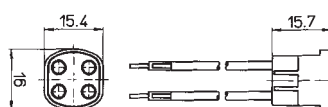

LAMP HOLDERS FOR FLUORESCENT LAMPS WITH G10Q-G23 CONNECTION

Lampholders with G10Q connection

9222

Lampholders with G10Q connection with 20 cm. cables for circline

Rated current: 2 A
Rated voltage: 250 V

Quantity: N° 50 pieces

Lampholders with G10Q connection

9223

Lampholders with G10Q connection for T-R lamps, with steel supporting spring $\varnothing$ 32
Rated current: 2 A
Rated voltage: 250 V

Quantity: N° 50 pieces

Lampholders with G23 connection

9501

Lampholders with G23 connection for TC-S lamps

Fixing: with passer-by holes $\varnothing$ 4,2
interax 24 mm.

Rated current: 2 A
Rated voltage: 250 V

Quantity: N° 50 pieces