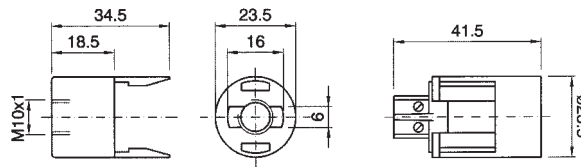

THERMOPLASTIC LAMPHOLDERS

Lampholders with E.10 connection

1051

Diameter: mm. 30

Clamps: brass

Fixing: holes $\varnothing$ 3

Cap: brass

Quantity: N° 100 pieces

Lampholders with E.14 connection

1755
1755/N

white coloured
black coloured

Diameter: mm. 23,5

Clamps: screw

Fixing: hat with snap-in connection with M10/1 threaded adapter

Rated voltage: 2/250 V

Quantity: N° 100 pieces

Lampholders with E.40 connection

0135/TP

Diameter: mm. 52

Clamps: brass screw

Fixing: with steel zinc-plated fixing bracket interax mm. 52

Cap: treated slab

Rated voltage: 750 V

Quantity: N° 10 pieces