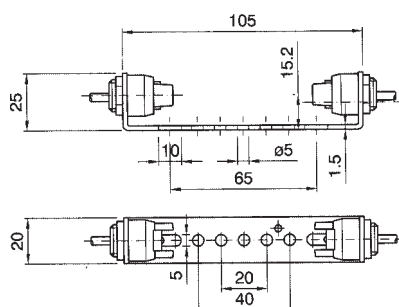

Lampholders with R7s connection for Z. lamps nom. 74,9 mm.
Fixing: with steel fixing bracket with passer-by holes Ø 4,2
Body: steatite with treated brass envelope
Cables: 25 cm.
Rated current: 6 A
Rated voltage: 250 V
Quantity: N° 40 pieces