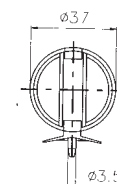

LAMPHOLDERS FOR FLUORESCENT LAMPS WITH G24D1-G24Q1 CONNECTION AND ACCESSORIES

Lampholders with G24D1 connection

9405

Lampholders with G24D1 connection for 10-13W lamps
Fixing: with passer-by holes $\varnothing 3,5$ interax 24 mm.
Rated current: 2 A
Rated voltage: 250 V

Quantity: N° 30 pieces

Lampholders with G24Q1 connection

9406

Lampholders with G24Q1 connection for 10-13W lamps
Fixing: with passer-by holes $\varnothing 3,5$ interax 24 mm.
Rated current: 2 A
Rated voltage: 250 V

Quantity: N° 30 pieces

Accessories for 9405 e 9406 articles

9407

9408