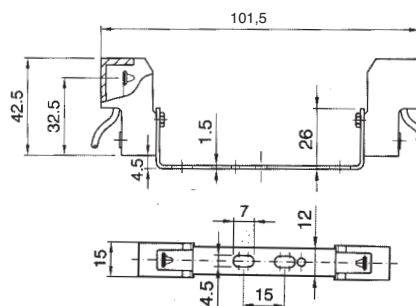

Lampholders with R7s connection for Z. lamps nom. 74,9 mm.

Fixing: with steel fixing bracket with passer-by holes $\varnothing$ 4,2

Body: steatite

Cables: 25 cm.

Rated current: 6 A

Rated voltage: 250 V

Quantity: N° 40 pieces