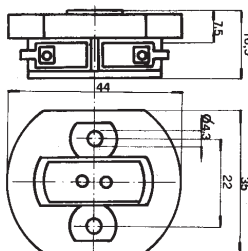

Lampholders with
G6.35-GX6.35-
GY6.35-GZ6.35
connection

Fixing: with passer-by
holes $\varnothing$ 4,3

interax mm. 22

Body: steatite

Rated current: 6 A

Rated voltage: 24 V

Quantity: N° 100 pieces