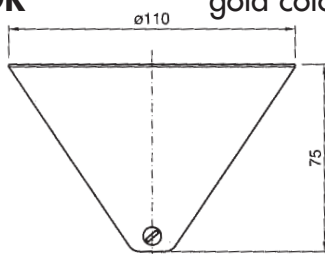

CEILING-ROSE

0157
0157/N
0157/OR

white coloured
black coloured
gold coloured

Hanging-up
thermoplastic ceiling-
rose

1157
1157/N
1157/OR

white coloured
black coloured
gold coloured

Hanging-up
thermoplastic ceiling-
rose

2157
2157/N
2157/OR

white coloured
black coloured
gold coloured

Hanging-up
thermoplastic ceiling-
rose

3157
3157/N
3157/OR

white coloured
black coloured
gold coloured

Hanging-up
thermoplastic ceiling-
rose