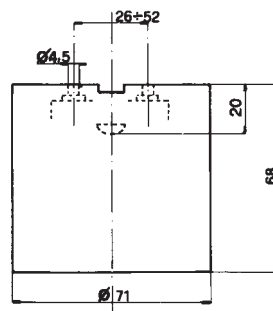

PORCELAIN LAMPHOLDERS WITH E.27 CONNECTION

Lampholders with E.27 connection

0134

Diameter: mm. 52
Clamps: brass clamps with screw nickel-plated
Fixing: aluminium adapter with 3/8" threaded hole
Cap: nickel-plated die-cast brass
Rated voltage: 500 V

Quantity: N° 10 pieces

PORCELAIN LAMPHOLDERS WITH E.40 CONNECTION

Lampholders with E.40 connection

0135

Diameter: mm. 70
Clamps: brass clamps with screw nickel-plated
Fixing: with passer-by holes Ø 4,5 interax mm. 52
Cap: nickel-plated die-cast brass
Rated voltage: 750 V

Quantity: N° 10 pieces

Lampholders with E.40 connection

0136

Diameter: mm. 70
Clamps: brass clamps with screw nickel-plated
Fixing: aluminium adapter with 3/8" threaded hole
Cap: nickel-plated die-cast brass
Rated voltage: 750 V

Quantity: N° 10 pieces