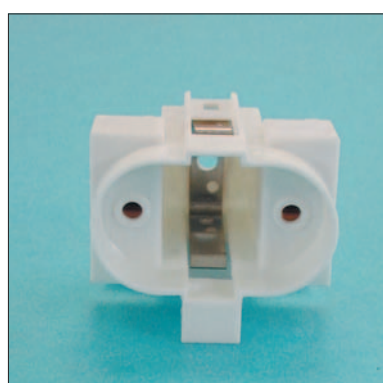

Lampholders with G10Q connection for T-R lamps, with steel supporting spring $\varnothing$ 32
Rated current: 2 A
Rated voltage: 250 V

Quantity: N° 50 pieces

Lampholders with G23 connection

9501