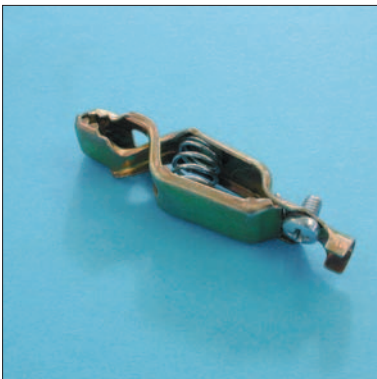

Diameter: mm. 4

Quantity: N°100 pieces

American plier

0116

With steel spring and
fixing screw for
conductor 15 amp.

Quantity: N°100 pieces

Protection sheathing

0117