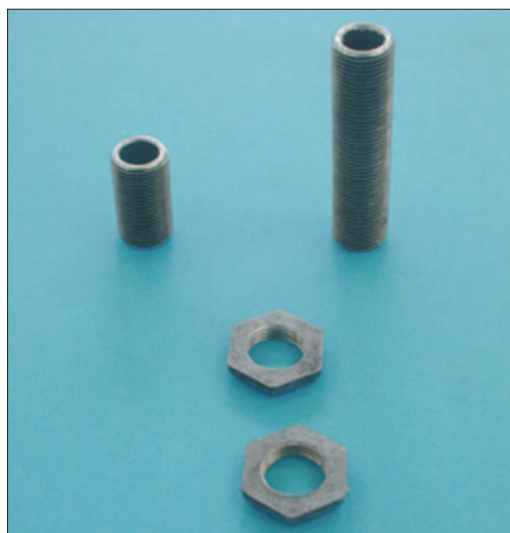

0232 white
0232/N black
0232/OR gold

Cable-clamp for round/circle cables, H mm. 15, with M10/1 "male" threaded

ACCESSORIES FOR ILLUMINATION

0330/OT Brass sleeve for tige, M10X1 connection

0330/C Chrome sleeve for tige, M10X1 connection