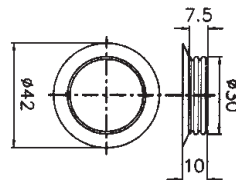

Metal brassed rings
for lampholders with
E.14 connection