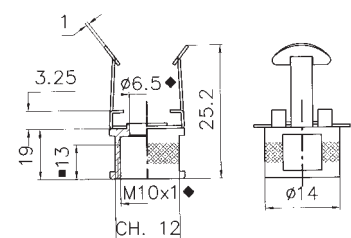

Body: steatite

Cables: 25 cm.

Rated current: 2 A

Rated voltage: 250 V

Quantity: N° 50 pieces

Accessories for 1160 article

1160/S

1160/M10