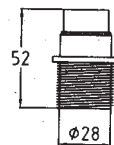

THERMOSETTING RESIN LAMPHOLDERS WITH METAL NIPPLE, WITH E.14 CONNECTION

Lampholders with E.14 connection

0166/P
0166/N/P
0166/OR/P
0166/ARG/P

white coloured
black coloured
gold coloured
silvery coloured

Diameter: mm. 27
Cover: smooth
Fixing: M10/1 metal nipple with screw for nipple-block
Rated voltage: 250 V

Quantity: N° 100 pieces

Lampholders with E.14 connection

0193/P
0193/N/P
0193/OR/P
0193/ARG/P

white coloured
black coloured
gold coloured
silvery coloured

Diameter: mm. 27
Cover: partially threaded
Fixing: M10/1 metal nipple with screw for nipple-block
Rated voltage: 250 V

Quantity: N° 50 pieces

Lampholders with E.14 connection

0194/P
0194/N/P
0194/OR/P
0194/ARG/P

white coloured
black coloured
gold coloured
silvery coloured

Diameter: mm. 27
Cover: threaded
Fixing: M10/1 metal nipple with screw for nipple-block
Rated voltage: 250 V

Quantity: N° 50 pieces