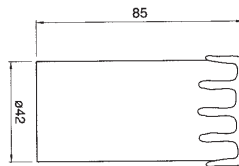

THERMOPLASTIC CANDLE COVERING FOR LAMPHOLDERS WITH E.27 CONNECTION

Candle covering

2201/BI
2201/AN
2201/AV
2201/ANZ

white coloured
old coloured
ivory coloured
aged coloured

Thermoplastic covering for E.27 lampholders (0165 series)

Diameter: mm. 42

Height: mm. 85

Quantity: N° 100 pieces

STEATITE LAMPHOLDERS FOR LOW TENSION HALOGEN LAMPS

Lampholders for halogen lamps

0183

Lampholders with GZ4-G5.3-GX5.3-GX6.35-GZ6.35 connection

Fixing: with passer-by holes for M3 screws

Body: steatite

Cables: 15 cm.

Rated current: 10 A

Rated voltage: 24 V

Quantity: N° 100 pieces

Lampholders for halogen lamps

0183/D

Lampholders with GZ4-G5.3-GX5.3-GX6.35-GZ6.35 connection

Fixing: with steel fixing bracket with passer-by holes $\varnothing$ 3,2 interax mm. 26

Body: steatite

Cables: 15 cm.

Rated current: 10 A

Rated voltage: 24 V

Quantity: N° 100 pieces