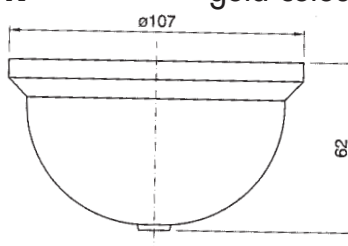

2157
2157/N
2157/OR

white coloured
black coloured
gold coloured

Hanging-up
thermoplastic ceiling-
rose