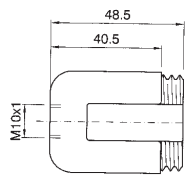

0195
0195/N
0195/OR

white coloured
black coloured
gold coloured

Diameter: mm. 38
Cover: smooth
Fixing: M10/1 metal nipple with screw for nipple-block
Rated voltage: 250 V

Quantity: N° 50 pieces

Lampholders with E.27 connection