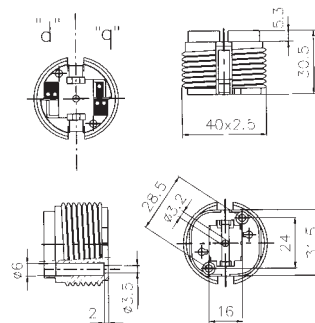

LAMPHOLDERS FOR FLUORESCENT LAMPS WITH G24D1-G24Q1 CONNECTION AND ACCESSORIES

Lampholders with G24D1 connection

9405

Lampholders with G24D1 connection for 10-13W lamps
Fixing: with passer-by holes $\varnothing 3,5$ interax 24 mm.
Rated current: 2 A
Rated voltage: 250 V

Quantity: N° 30 pieces

Lampholders with G24Q1 connection

9406

Lampholders with G24Q1 connection for 10-13W lamps
Fixing: with passer-by holes $\varnothing 3,5$ interax 24 mm.
Rated current: 2 A
Rated voltage: 250 V

Quantity: N° 30 pieces

Accessories for 9405 e 9406 articles

9407

9408