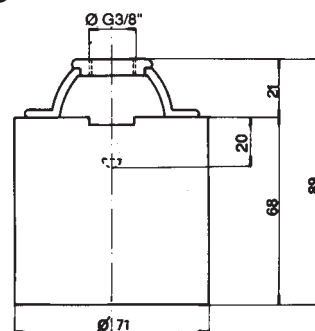

PORCELAIN LAMPHOLDERS WITH E.27 CONNECTION

Lampholders with E.27 connection

0134

Diameter: mm. 52
Clamps: brass clamps with screw nickel-plated
Fixing: aluminium adapter with 3/8" threaded hole
Cap: nickel-plated die-cast brass
Rated voltage: 500 V

Quantity: N° 10 pieces

PORCELAIN LAMPHOLDERS WITH E.40 CONNECTION

Lampholders with E.40 connection

0135

Diameter: mm. 70
Clamps: brass clamps with screw nickel-plated
Fixing: with passer-by holes Ø 4,5 interax mm. 52
Cap: nickel-plated die-cast brass
Rated voltage: 750 V

Quantity: N° 10 pieces

Lampholders with E.40 connection

0136

Diameter: mm. 70
Clamps: brass clamps with screw nickel-plated
Fixing: aluminium adapter with 3/8" threaded hole
Cap: nickel-plated die-cast brass
Rated voltage: 750 V

Quantity: N° 10 pieces