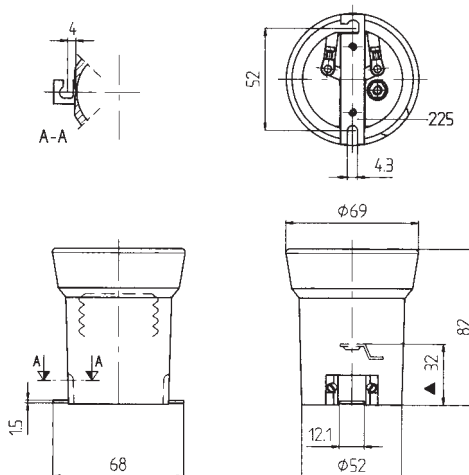

Quantity: N° 10 pieces

PORCELAIN LAMPHOLDERS WITH E.40 CONNECTION

Lampholders with E.40 connection

0135

Diameter: mm. 70
Clamps: brass clamps with screw nickel-plated
Fixing: with passer-by holes Ø 4,5 interax mm. 52
Cap: nickel-plated die-cast brass
Rated voltage: 750 V

Quantity: N° 10 pieces

Lampholders with E.40 connection

0136

Diameter: mm. 70
Clamps: brass clamps with screw nickel-plated
Fixing: aluminium adapter with 3/8" threaded hole
Cap: nickel-plated die-cast brass
Rated voltage: 750 V

Quantity: N° 10 pieces

PORCELAIN LAMPHOLDERS WITH E.40 CONNECTION

Lampholders with E.40 connection

0135/R

Diameter: mm. 52
Clamps: brass screw
Fixing: with steel zinc-plated fixing bracket interax mm. 52
Cap: treated slab
Rated voltage: 750 V

Quantity: N° 10 pieces

Lampholders with E.40 connection

0135/P

Diameter: mm. 52
Clamps: brass screw
Fixing: die-cast aluminium adapter with 3/8" threaded hole
Cap: treated slab
Rated voltage: 750 V

Quantity: N° 10 pieces