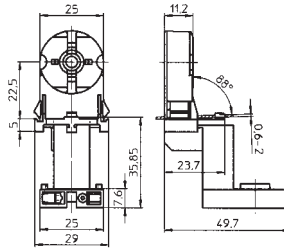

LAMPHOLDERS FOR FLUORESCENT LAMPS WITH G13 CONNECTION

Lampholders with G13 connection

9207

Lampholders with G13 connection for T lamps
Ø 26

Rated current: 2 A
Rated voltage: 250 V

Quantity: N° 100 pieces

Lampholders with G13 connection

9262

Lampholders with G13 connection for T lamps
Ø 26 e Ø 38

Rated current: 2 A
Rated voltage: 250 V

Quantity: N° 100 pieces

Lampholders with G13 connection

9208

Lampholders with G13 connection for T lamps
Ø 26 e Ø 38

Rated current: 2 A
Rated voltage: 250 V

Quantity: N° 100 pieces