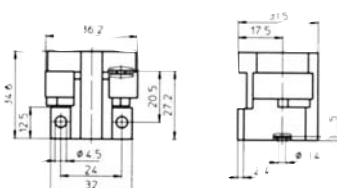

Lampholders with G23 connection for TC-S lamps

Fixing: with passer-by holes $\varnothing$ 4,2
interax 24 mm.

Rated current: 2 A
Rated voltage: 250 V

Quantity: N° 50 pieces