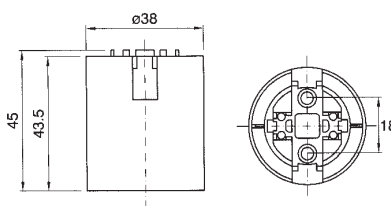

Diameter: mm. 38
Cover: smooth
Clamps: spring clamps for cables from 0,5 to 2,5 mm²
Fixing: passer-by holes Ø 4,5 interax mm. 18
Rated voltage: 4/250 V
Quantity: N° 100 pieces