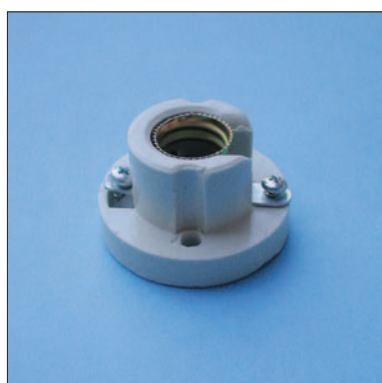

Lampholders with E.27 connection **3 Pieces**

1060

Clamps: screw clamps for rigid or flexible cables from 0,5 to 2,5 mm²

Fixing: 3/8" adapter and screw for nipple-block

Rated voltage: 500 V

Quantity: N° 10 pieces

Quantity: N° 50 pieces

PORCELAIN LAMPHOLDERS WITH E.14 CONNECTION

Lampholders with E.14 connection

0095/C

Diameter: mm. 33
Clamps: screw clamps for rigid or flexible cables from 0,5 to 2,5 mm²
Fixing: with steel fixing plate with two M4 passer-by holes, interax 53 mm.
Cap: zinc-coated steel

Quantity: N° 50 pieces

Lampholders with E.14 connection

0095/D

Diameter: mm. 33
Clamps: screw clamps for rigid or flexible cables from 0,5 to 2,5 mm²
Fixing: with steel fixing bracket with metal threaded nipple (M10/1) and screw for tige-block
Cap: zinc-coated steel

Quantity: N° 50 pieces

Lampholders with E.14 connection

0051

Diameter: mm. 40
Clamps: treated iron
Fixing: passer-by holes Ø 3
Cap: treated iron

Quantity: N° 100 pieces

PORCELAIN LAMPHOLDERS WITH E.27 CONNECTION