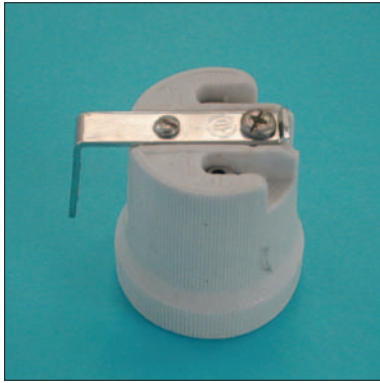

PORCELAIN LAMPHOLDERS WITH E.27 CONNECTION

Lampholders with E.27 connection

0072

Diameter: mm. 43
Clamps: screw clamps for rigid or flexible cables from 0,5 to 2,5 mm²
Fixing: with passer-by holes for M4 screws
Cap: zinc-coated steel
Rated voltage: 750 V

Quantity: N° 50 pieces

Lampholders with E.27 connection

0072/73

Diameter: mm. 43
Clamps: screw clamps for rigid or flexible cables from 0,5 to 2,5 mm²
Fixing: with steel fixing bracket with M10/1 threaded hole
Cap: zinc-coated steel
Rated voltage: 750 V

Quantity: N° 30 pieces

Lampholders with E.27 connection

0072/74

Diameter: mm. 43
Clamps: screw clamps for rigid or flexible cables from 0,5 to 2,5 mm²
Fixing: with steel fixing bracket with Ø 5,2 hole and screw for groundwire
Cap: zinc-coated steel
Rated voltage: 750 V

Quantity: N° 40 pieces

PORCELAIN LAMPHOLDERS WITH E.27 CONNECTION

Lampholders with E.27 connection

0072/74SG

Diameter: mm. 43

Clamps: screw clamps for rigid or flexible cables from 0,5 to 2,5 mm²

Fixing: with steel fixing bracket with two M3 threaded holes (interax 13 mm.) and central M4 threaded hole