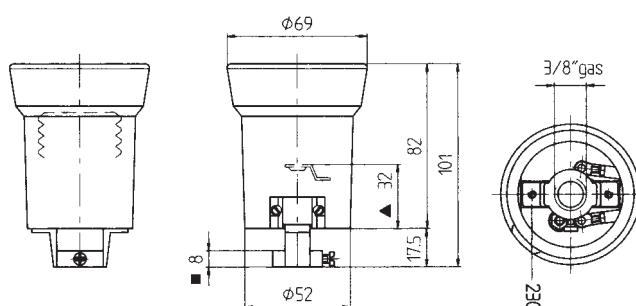

Diameter: mm. 52
Clamps: brass screw
Fixing: die-cast aluminium adapter with 3/8" threaded hole
Cap: treated slab
Rated voltage: 750 V

Quantity: N° 10 pieces

Lampholders with E.40 connection