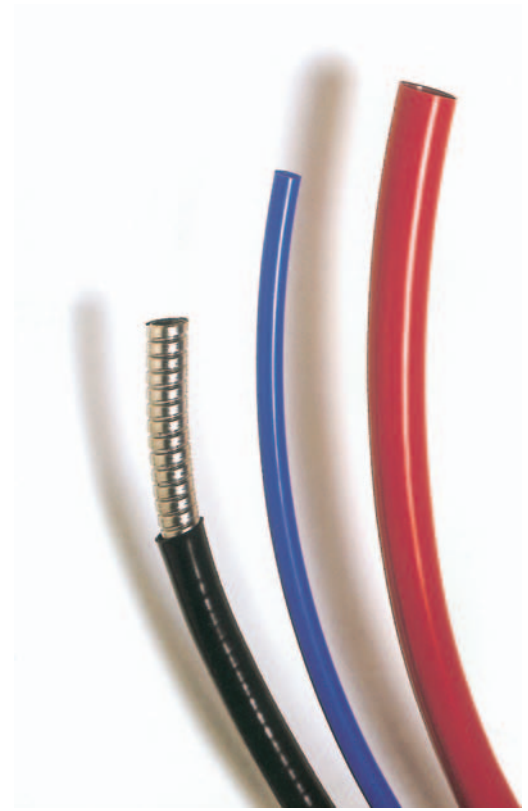

4410

THERMOREDUCING SHEATHING IN PVC 105°C UL AND CSA APPROVATED

DESCRIPTION

The sheathing 4410, is a high quality thermoreducing PVC. It has a very competitive price and it is in the self-extinguishment standards VW-1 of UL 224. These features make it very versatile. It could be used to insulate, protect or to identify cables, pipes or copper bars.

MAIN FEATURES

- Continuous use temperature: from -30° C to + 105° C
- Reduction connection 2:1
- Flexible cable
- Self-extinguishable UL224 VW-1
- 17 standard sizes from 1,2 mm to 101,6 mm diameter
- Approval marks: UL/CSA

4410

FEATURES	METHOD OF TEST	TESTED VALUE
Resistance to traction	ISO 37	23,0 MPA
Extension to break	ISO 37	300%
Continuous use temperature	-	from -30°C to +105°C
Minimum temperature temperaturefor narrowing	-	160°C
Longitudinal retreat	ASTM D2671	from +5% to -10%
Specific weight	ISO/R1183	1,31
Dielectric rigidity	IEC 243	20kV/mm
Self-extinguishment	ASTM D2671	self-extinguishable (VW-1, UL224)
Extension after ageing heat test	ISO 37 (168 ore a 138°C)	250%
Flexibility to low temperature	ASTM D2671 (1 ore a -10°C)	No break or cleft
Water absorption	ASTM D570	max 0,5%
Resistance to fluids	ISO 1817, ISO 37 MIL-1-23053	Good - very good

SIZES

BEFORE NARROWING		AFTER NARROWING				Standard packaging Metres
Internal diameter (min) D		Internal diameter (max) d		Wall's thickness w		
mm	in	mm	in	mm	in	
1.6	1/16	0.8	1/32	0.45	.018	500
2.4	3/32	1.2	3/64	0.51	.020	500
3.2	1/8	1.6	1/16	0.51	.020	500
4.8	3/16	2.4	3/32	0.51	.020	250
6.4	1/4	3.2	1/8	0.64	.025	250
9.5	3/8	4.8	3/16	0.64	.025	125
12.7	1/2	6.4	1/4	0.64	.025	75
16.0	5/8	8.0	5/16	0.64	.025	150
19.0	3/4	9.5	3/8	0.83	.020	150
25.4	1	12.7	1/2	0.89	.035	100
32.0	1 1/4	16.0	5/8	0.89	.035	75
38.1	1 1/2	19.0	3/4	1.02	.040	50
50.8	2	25.4	1	1.14	.045	40
76.2	3	38.1	1 1/2	1.27	.050	10
101.6	4	50.8	2	1.40	.055	10