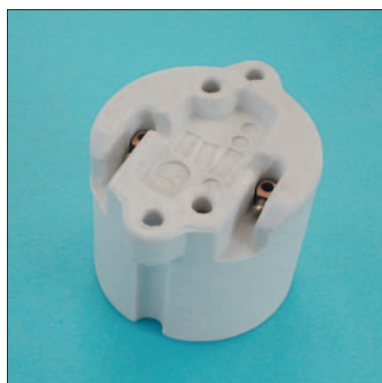

Lampholders with E.27 connection **3 Pieces**

1060

Clamps: screw clamps for rigid or flexible cables from 0,5 to 2,5 mm²

Fixing: 3/8" adapter and screw for nipple-block

Rated voltage: 500 V

Quantity: N° 10 pieces

Lampholders with E.27 connection

0093

Diameter: mm. 52

Clamps: screw clamps for rigid or flexible cables from 0,5 to 2,5 mm²

Fixing: with passer-by holes for M4 screws interax mm. 38

Cap: zinc-coated steel
Rated voltage: 250 V

Quantity: N° 10 pieces

PORCELAIN LAMPHOLDERS WITH E.27 CONNECTION

Lampholders with E.27 connection

0093/AL

Diameter: mm. 53
Clamps: screw clamps for rigid or flexible cables from 0,5 to 1 mm²
Fixing: with passer-by holes for M4 screws interax mm. 52
Cap: zinc-coated steel
Rated voltage: 750 V

Quantity: N° 10 pieces

Lampholders with E.27 connection

0094

Diameter: mm. 52
Clamps: screw clamps for rigid or flexible cables from 0,5 to 2,5 mm²
Fixing: aluminium adapter with 3/8" threaded hole
Cap: zinc-coated steel
Rated voltage: 250 V