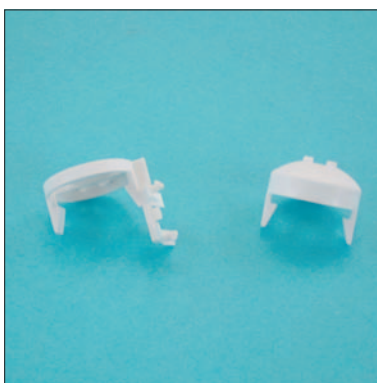

Lampholders with G24Q1 connection for 10-13W lamps
Fixing: with passer-by holes $\varnothing 3,5$ interax 24 mm.
Rated current: 2 A
Rated voltage: 250 V

Quantity: N° 30 pieces

Accessories for 9405 e 9406 articles