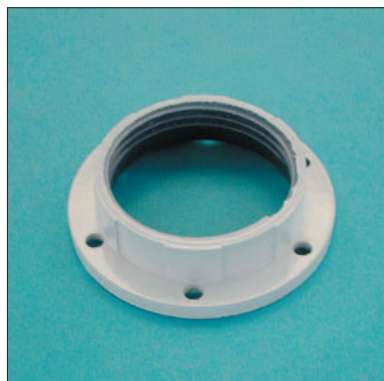

THERMOSETTING RESIN RINGS

Thermosetting resin ring

0231
0231/N
0231/OR
0231/ARG

white coloured
black coloured
gold coloured
silvery coloured

Thermosetting resin ring for E.27 lampholders