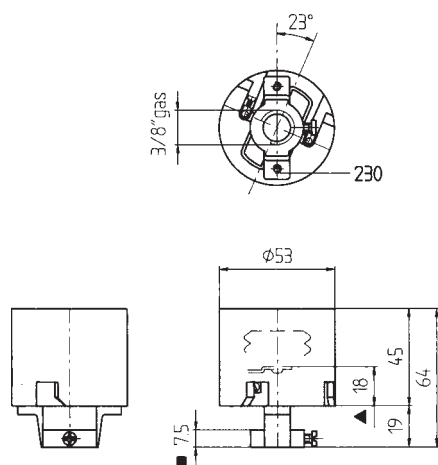

Quantity: N° 50 pieces

Lampholders with E.27 connection

0072/73

Diameter: mm. 43
Clamps: screw clamps for rigid or flexible cables from 0,5 to 2,5 mm²
Fixing: with steel fixing bracket with M10/1 threaded hole
Cap: zinc-coated steel
Rated voltage: 750 V

Lampholders with E.27 connection

0093

Diameter: mm. 52

Clamps: screw clamps for rigid or flexible cables from 0,5 to 2,5 mm²

Fixing: with passer-by holes for M4 screws interax mm. 38

Cap: zinc-coated steel
Rated voltage: 250 V

Quantity: N° 10 pieces

PORCELAIN LAMPHOLDERS WITH E.27 CONNECTION

Lampholders with E.27 connection

0093/AL

Diameter: mm. 53
Clamps: screw clamps for rigid or flexible cables from 0,5 to 1 mm²
Fixing: with passer-by holes for M4 screws interax mm. 52
Cap: zinc-coated steel
Rated voltage: 750 V

Quantity: N° 10 pieces

Lampholders with E.27 connection

0094

Diameter: mm. 52
Clamps: screw clamps for rigid or flexible cables from 0,5 to 2,5 mm²
Fixing: aluminium adapter with 3/8" threaded hole
Cap: zinc-coated steel
Rated voltage: 250 V