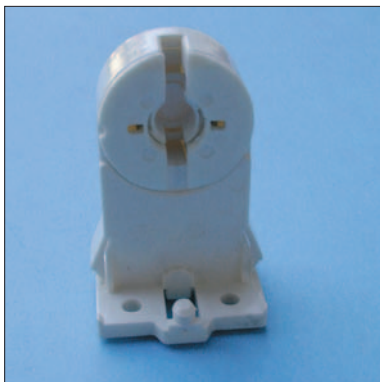

LAMPHOLDERS FOR FLUORESCENT LAMPS WITH G13 CONNECTION

Lampholders with G13 connection

9207

Lampholders with G13 connection for T lamps
Ø 26

Rated current: 2 A
Rated voltage: 250 V

Quantity: N° 100 pieces

Lampholders with G13 connection