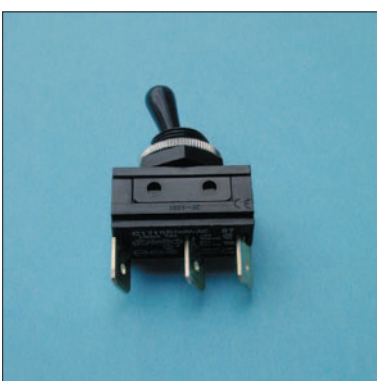

Quantity: N° 100 pieces

Two poles lever switch

1760/H

Function: 1/2 lever
nylon lever: mm. 17.8
Rated current: 16 A
Rated voltage: 230 V

Quantity: N° 50 pieces

Single pole lever switch

1720/H

Function: 1/0/2
nylon lever: mm. 17.8
Rated current: 16 A
Rated voltage: 230 V