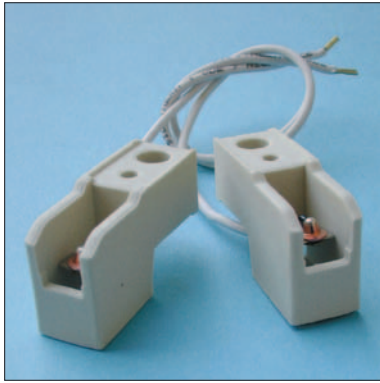

Lampholders with RX7s connection

1107/RX

Lampholders with RX7s connection for Z. lamps nom. 132 mm.

Fixing: with steel fixing bracket with passer-by holes \varnothing 4,2
Body: statite with treated brass envelope
Cables: 25 cm.
Rated current: 6 A
Rated voltage: 1000 V
Quantity: N° 30 pieces

LAMP HOLDERS FOR DISCHARGE LAMPS WITH RX7s CONNECTION

Lampholders with RX7s connection

0184/RX

Lampholders with RX7s connection

Fixing: with M3 screw

Body: steatite

Cables: 25 cm.

Rated current: 6 A