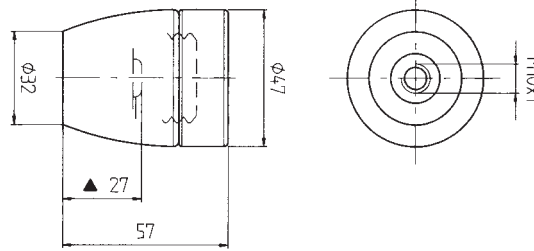

Clamps: screw clamps for rigid or flexible cables from 0,5 to 2,5 mm²

Fixing: M10/1 adapter and screw for nipple-block

Rated voltage: 500 V

Quantity: N° 10 pieces

Lampholders with E.27 connection **3 Pieces**