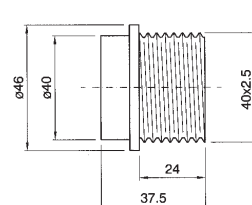

Diameter: mm. 38
Cover: partially threaded
Fixing: M10/1 metal nipple with screw for nipple-block
Rated voltage: 250 V

Quantity: N° 50 pieces