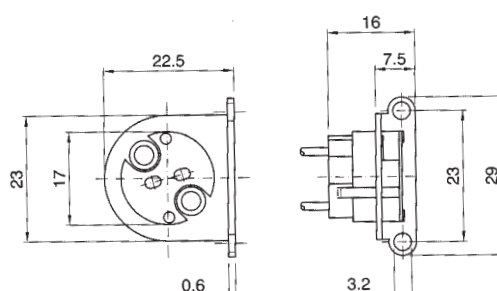

Lampholders with GZ4-G5.3-GX5.3-GX6.35-GZ6.35 connection
Fixing: with steel fixing bracket with passer-by holes Ø 3,2 interax mm. 26
Body: steatite
Cables: 15 cm.
Rated current: 10 A
Rated voltage: 24 V

Quantity: N° 100 pieces