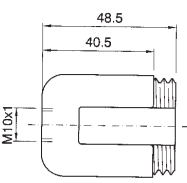

0197
0197/N
0197/OR

white coloured
black coloured
gold coloured