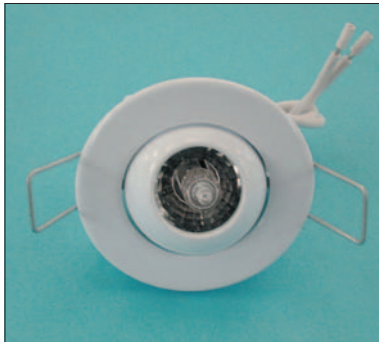

CONSTRUCTIVE FEATURES:
Flexible metal very strong zinc-plated sheathing, heavy type with simple hook to protect electric conductor

PLATE LIGHTS

Orientable halogen light

0420
0420/N
0420/CR
0420/OR

white coloured
 black coloured
 chrome coloured
 gold coloured