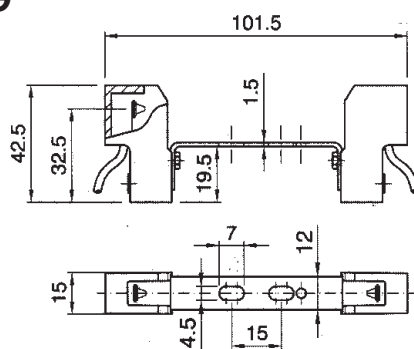

LAMP HOLDERS FOR INCANDESCENT HALOGEN LAMPS FOR NET TENSION WITH R7s CONNECTION

Lampholders with R7s connection

1183/SG

Lampholders with R7s connection for Z. lamps nom. 74,9 mm.

Fixing: with steel fixing bracket with passer-by holes $\varnothing$ 4,2

Body: steatite

Cables: 25 cm.

Rated current: 6 A

Rated voltage: 250 V

Quantity: N° 40 pieces

Lampholders with R7s connection

1184

Lampholders with R7s connection for Z. lamps nom. 114,2 mm.

Fixing: with steel fixing bracket with passer-by holes $\varnothing$ 4,2

Body: steatite

Cables: 25 cm.

Rated current: 6 A

Rated voltage: 250 V

Quantity: N° 30 pieces

Lampholders with R7s connection

1184/SG

Lampholders with R7s connection for Z. lamps nom. 114,2 mm.

Fixing: with steel fixing bracket with passer-by holes $\varnothing$ 4,2

Body: steatite

Cables: 25 cm.

Rated current: 6 A

Rated voltage: 250 V

Quantity: N° 30 pieces