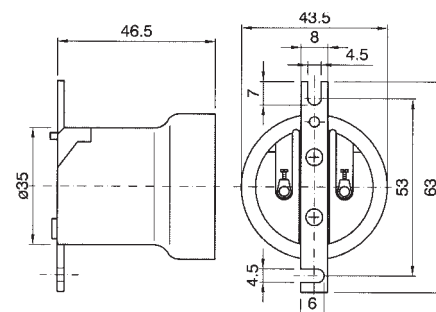

PORCELAIN LAMPHOLDERS WITH E.27 CONNECTION

Lampholders with E.27 connection

0072/74SG

Diameter: mm. 43

Clamps: screw clamps for rigid or flexible cables from 0,5 to 2,5 mm²

Fixing: with steel fixing bracket with two M3 threaded holes (interax 13 mm.) and central M4 threaded hole

Cap: zinc-coated steel
Rated voltage: 750 V

Quantity: N° 40 pieces

Lampholders with E.27 connection

0072/75

Diameter: mm. 43

Clamps: screw clamps for rigid or flexible cables from 0,5 to 2,5 mm²

Fixing: with steel fixing plate, with two slot holes for M4 screws, interax mm.53

Cap: zinc-coated steel
Rated voltage: 750 V

Quantity: N° 40 pieces

Lampholders with E.27 connection

0072/76

Diameter: mm. 43

Clamps: screw clamps for rigid or flexible cables from 0,5 to 2,5 mm²

Fixing: with steel fixing bracket with cord-lock

Cap: zinc-coated steel
Rated voltage: 750 V

Quantity: N° 30 pieces