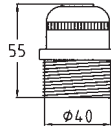

THERMOSETTING RESIN LAMPHOLDERS WITH METAL NIPPLE, WITH E.27 CONNECTION

Lampholders with E.27 connection

0165/P
0165/N/P
0165/OR/P
0165/ARG/P

white coloured
black coloured
gold coloured
silvery coloured

Diameter: mm. 38
Cover: smooth
Fixing: M10/1 metal nipple with screw for nipple-block
Rated voltage: 250 V

Quantity: N° 100 pieces

Lampholders with E.27 connection

0191/P
0191/N/P
0191/OR/P
0191/ARG/P

white coloured
black coloured
gold coloured
silvery coloured

Diameter: mm. 38
Cover: partially threaded
Fixing: M10/1 metal nipple with screw for nipple-block
Rated voltage: 250 V

Quantity: N° 30 pieces

Lampholders with E.27 connection

0192/P
0192/N/P
0192/OR/P
0192/ARG/P

white coloured
black coloured
gold coloured
silvery coloured

Diameter: mm. 38
Cover: threaded
Fixing: M10/1 metal nipple with screw for nipple-block
Rated voltage: 250 V

Quantity: N° 30 pieces