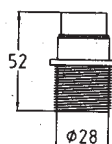

THERMOSETTING RESIN LAMPHOLDERS WITH E.14 CONNECTION

Lampholders with E.14 connection

0166
0166/N
0166/OR
0166/ARG

white coloured
black coloured
gold coloured
silvery coloured

Diameter: mm. 27
Cover: smooth
Fixing: M10/1
Rated voltage: 250 V

Quantity: N° 100 pieces

Lampholders with E.14 connection

0193
0193/N
0193/OR
0193/ARG

white coloured
black coloured
gold coloured
silvery coloured

Diameter: mm. 27
Cover: partially threaded
Fixing: M10/1
Rated voltage: 250 V

Quantity: N° 50 pieces

Lampholders with E.14 connection

0194
0194/N
0194/OR
0194/ARG

white coloured
black coloured
gold coloured
silvery coloured

Diameter: mm. 27
Cover: threaded
Fixing: M10/1
Rated voltage: 250 V

Quantity: N° 50 pieces