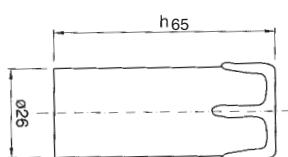

PORTALAMPADE A CANDELA IN TERMOPLASTICO ATTACCO E.14

Lampholders with E.14 connection

1200/BI white coloured
1200/AN old coloured
1200/AV ivory coloured
1200/ANZ aged coloured

Diameter: mm. 26
Clamps: screw
Fixing: M10/1
Height: mm. 65
Rated voltage: 2/250 V

Quantity: N° 50 pieces

Lampholders with E.14 connection

1201/BI white coloured
1201/AN old coloured
1201/AV ivory coloured
1201/ANZ aged coloured

Diameter: mm. 26
Clamps: screw
Fixing: M10/1
Height: mm. 85
Rated voltage: 2/250 V

Quantity: N° 40 pieces

Lampholders with E.14 connection

1202/BI white coloured
1202/AN old coloured
1202/AV ivory coloured
1202/ANZ aged coloured

Diameter: mm. 26
Clamps: screw
Fixing: M10/1
Height: mm. 100
Rated voltage: 2/250 V

Quantity: N° 30 pieces