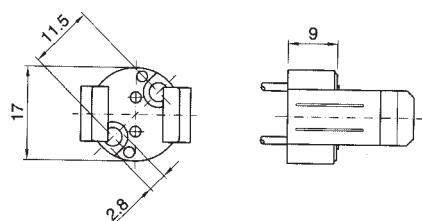

STEATITE LAMPHOLDERS FOR LOW TENSION HALOGEN LAMPS

Lampholders for halogen lamps

0183/M

Lampholders with GU5.3 connection
Fixing: with passer-by holes for M3 screws
Body: steatite
Cables: 15 cm.
Rated current: 10 A
Rated voltage: 24 V

Quantity: N° 100 pieces

Lampholders for halogen lamps

0183/R

Lampholders with GZ4-G5.3-GX5.3-GX6.35-GZ6.35 connection
Fixing: aluminium support with M10/1 threaded connection
Body: steatite
Cables: 15 cm.
Rated current: 10 A
Rated voltage: 24 V

Quantity: N° 100 pieces

Lampholders for halogen lamps

0183/S

Lampholders with GZ4-G5.3-GX5.3-GX6.35-GZ6.35 connection
Fixing: with steel fixing bracket with passer-by holes Ø 3,2 interax mm. 26
Body: steatite
Cables: 15 cm.
Rated current: 10 A
Rated voltage: 24 V

Quantity: N° 100 pieces