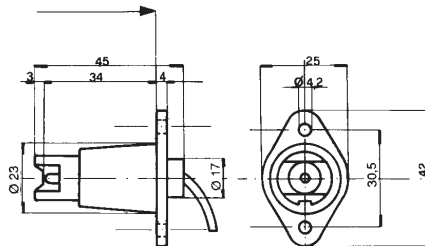

LAMP HOLDERS FOR INCANDESCENT HALOGEN LAMPS FOR NET TENSION WITH R7s CONNECTION

Lampholders with R7s connection

0101

Lampholders with R7s connection
Fixing: with passer-by holes $\varnothing 4,2$
Body: brass-plated die-cast nickel-plated steatite
Cables: 35 cm.
Rated current: 12 A
Rated voltage: 250 V

Quantity: N° 20 pairs

Lampholders with R7s connection

0102

Lampholders with R7s connection
Fixing: with passer-by holes $\varnothing 4,2$
Body: brass-plated die-cast nickel-plated steatite
Cables: 35 cm.
Rated current: 12 A
Rated voltage: 250 V

Quantity: N° 20 pairs

Lampholders with R7s connection

0459

Lampholders with R7s connection
Fixing: with passer-by holes $\varnothing 4$
Body: die-cast aluminium
Cables: 25 cm.
Rated current: 10 A
Rated voltage: 250 V

Quantity: N° 20 pairs