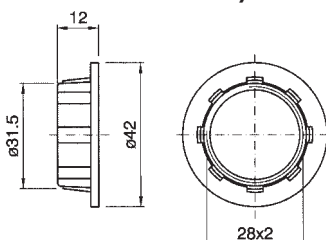

THERMOSETTING RESIN RINGS

0231
0231/N
0231/OR
0231/ARG

white coloured
black coloured
gold coloured
silvery coloured

Thermosetting resin ring for E.27 lampholders

0233
0233/N
0233/OR
0233/ARG

white coloured
black coloured
gold coloured
silvery coloured

Thermosetting resin ring for E.27 lampholders

0235
0235/N
0235/OR
0235/ARG

white coloured
black coloured
gold coloured
silvery coloured

Thermosetting resin ring for E.14 lampholders