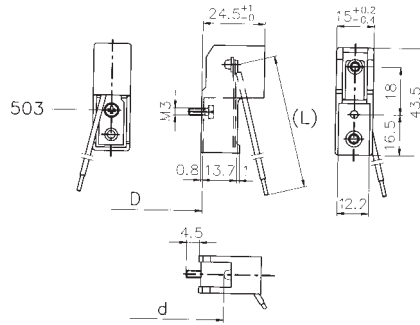

LAMP HOLDERS FOR DISCHARGE LAMPS WITH RX7s CONNECTION

Lampholders with RX7s connection

0184/RX

Lampholders with RX7s connection

Fixing: with M3 screw

Body: steatite

Cables: 25 cm.

Rated current: 6 A

Rated voltage: 1000 V

Quantity: N° 20 pairs

Lampholders with RX7s connection

1183/RX

Lampholders with RX7s connection for Z. lamps nom. 114,2 mm.

Fixing: with steel fixing bracket with passer-by holes $\varnothing$ 4,2

Body: steatite

Cables: 25 cm.

Rated current: 6 A

Rated voltage: 1000 V

Quantity: N° 40 pieces

Lampholders with RX7s connection

1183/SGRX

Lampholders with RX7s connection for Z. lamps nom. 114,2 mm.

Fixing: with steel fixing bracket with passer-by holes $\varnothing$ 4,2

Body: steatite

Cables: 25 cm.

Rated current: 6 A

Rated voltage: 1000 V

Quantity: N° 40 pieces