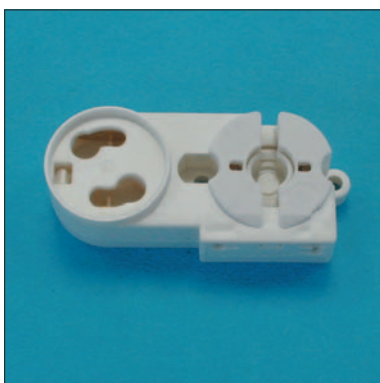

9262

Lampholders with G13 connection for T lamps
Ø 26 e Ø 38

Rated current: 2 A
Rated voltage: 250 V

Quantity: N° 100 pieces

Lampholders with G13 connection

9208

Lampholders with G13 connection for T lamps
Ø 26 e Ø 38