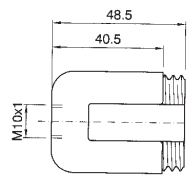

0196
0196/N
0196/OR

white coloured
black coloured
gold coloured

Diameter: mm. 38
Cover: threaded
Fixing: M10/1 metal nipple with screw for nipple-block
Rated voltage: 250 V

Quantity: N° 50 pieces

Lampholders with E.27 connection