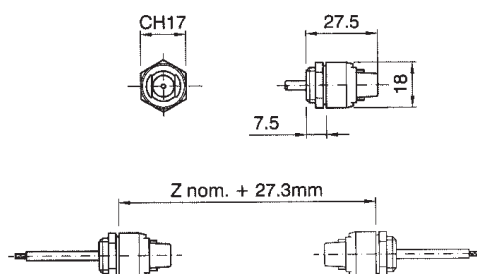

LAMP HOLDERS FOR INCANDESCENT HALOGEN LAMPS FOR NET TENSION WITH R7s CONNECTION

Lampholders with R7s connection

0460

500 W = 171,5
1000 W = 239,5
1500 W = 307,5

Lampholders with R7s connection
Fixing: metal plate 90° with passer-by holes Ø 4 interax 28 mm.
Body: die-cast aluminium
Cables: 25 cm.
Rated current: 10 A
Rated voltage: 250 V
Quantity: N° 20 pairs

Lampholders with R7s connection

0103

Lampholders with R7s connection
Fixing: with nut
Body: steatite with treated brass envelope
Cables: 25 cm.
Rated current: 6 A
Rated voltage: 250 V
Quantity: N° 20 pairs

Lampholders with R7s connection

1106

Lampholders with R7s connection for Z. lamps nom. 74,9 mm.
Fixing: with steel fixing bracket with passer-by holes Ø 4,2
Body: steatite with treated brass envelope
Cables: 25 cm.
Rated current: 6 A
Rated voltage: 250 V
Quantity: N° 40 pieces