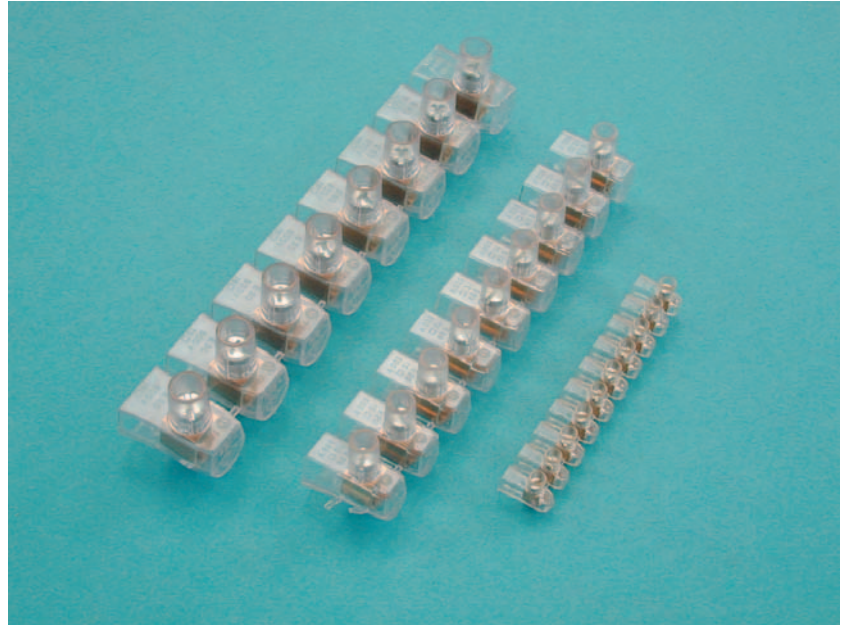

MORSETTI VOLANTI WITH SELF-EXTINGUISHABLE CUP

TECHNICAL FEATURES:

METAL PARTS IN BRASS BAR (OT 58)
MOPLÉN AND POLYCARBONATE
SELF-EXTINGUISHABLE CAPS
LOCKING SCREW SHUT-THREAD.
RATED VOLTAGE 450 V