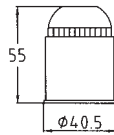

THERMOSETTING RESIN LAMPHOLDERS WITH METAL NIPPLE, WITH E.27 CONNECTION

Lampholders with E.27 connection

0165/P
0165/N/P
0165/OR/P
0165/ARG/P

white coloured
black coloured
gold coloured
silvery coloured

Diameter: mm. 38
Cover: smooth
Fixing: M10/1 metal nipple with screw for nipple-block
Rated voltage: 250 V

Quantity: N° 100 pieces

Lampholders with E.27 connection

0191/P
0191/N/P
0191/OR/P
0191/ARG/P

white coloured
black coloured
gold coloured
silvery coloured

Diameter: mm. 38
Cover: partially threaded
Fixing: M10/1 metal nipple with screw for nipple-block
Rated voltage: 250 V

Quantity: N° 30 pieces

Lampholders with E.27 connection

0192/P
0192/N/P
0192/OR/P
0192/ARG/P

white coloured
black coloured
gold coloured
silvery coloured

Diameter: mm. 38
Cover: threaded
Fixing: M10/1 metal nipple with screw for nipple-block
Rated voltage: 250 V

Quantity: N° 30 pieces