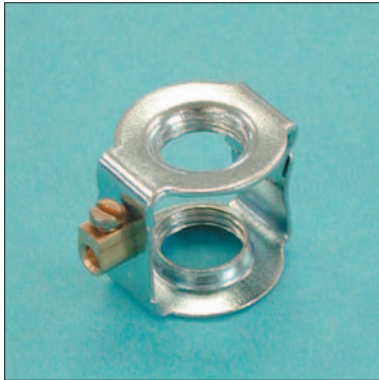

Hook

0230

Hook for chandelier with ground clamp, M10/1 "female" connection

Hook

0238

Pulley hook with M10/1 "female" connection

Hook

0239