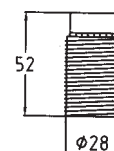

THERMOSETTING RESIN LAMPHOLDERS WITH METAL NIPPLE, WITH E.14 CONNECTION

Lampholders with E.14 connection

0166/P
0166/N/P
0166/OR/P
0166/ARG/P

white coloured
black coloured
gold coloured
silvery coloured

Diameter: mm. 27
Cover: smooth
Fixing: M10/1 metal nipple with screw for nipple-block
Rated voltage: 250 V

Quantity: N° 100 pieces

Lampholders with E.14 connection

0193/P
0193/N/P
0193/OR/P
0193/ARG/P

white coloured
black coloured
gold coloured
silvery coloured

Diameter: mm. 27
Cover: partially threaded
Fixing: M10/1 metal nipple with screw for nipple-block
Rated voltage: 250 V

Quantity: N° 50 pieces

Lampholders with E.14 connection

0194/P
0194/N/P
0194/OR/P
0194/ARG/P

white coloured
black coloured
gold coloured
silvery coloured

Diameter: mm. 27
Cover: threaded
Fixing: M10/1 metal nipple with screw for nipple-block
Rated voltage: 250 V

Quantity: N° 50 pieces