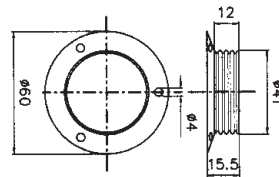

Metal brassed rings
for lampholders with
E.27 connection