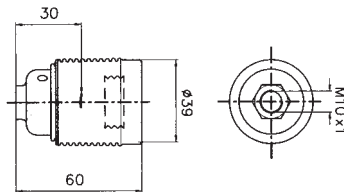

METAL LAMPHOLDERS WITH E.27 CONNECTION

Lampholders with E.27 connection

1031/E/F

brass coloured

Cover: threaded
Clamps: brass with screw
Lozenge: synthetic resin
Fixing: M10/1
Rated voltage: 4/250 V

Quantity: N° 40 pieces

Lampholders with E.27 connection

2031
2031/ARG

brass coloured
silvery coloured

Cover: smooth
Clamps: brass with screw
Body: porcelain with tie switch
Fixing: M10/1
Rated voltage: 4/250 V

Quantity: N° 30 pieces

Lampholders with E.27 connection

2031/F
2031/F/ARG

brass coloured
silvery coloured

Cover: threaded
Clamps: brass with screw
Body: porcelain with tie switch
Fixing: M10/1
Rated voltage: 4/250 V

Quantity: N° 30 pieces