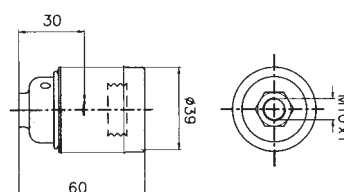

Cover: smooth
Clamps: brass with screw
Lozenge: poliestere resin
Fixing: M10/1
Rated voltage: 4/250 V

Quantity: N° 40 pieces