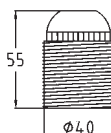

Quantity: N° 30 pieces