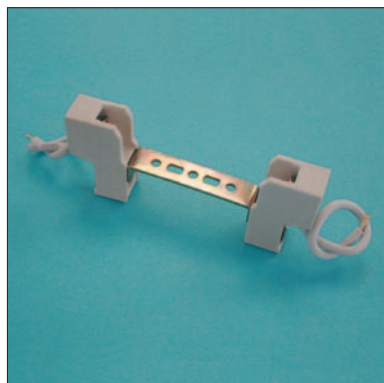

Lampholders with R7s connection for Z. lamps nom. 74,9 mm.

Fixing: with steel fixing bracket with passer-by holes \varnothing 4,2

Body: steatite

Cables: 25 cm.

Rated current: 6 A

Rated voltage: 250 V

Quantity: N° 40 pieces

LAMP HOLDERS FOR INCANDESCENT HALOGEN LAMPS FOR NET TENSION WITH R7s CONNECTION

Lampholders with R7s connection

1183/SG

Lampholders with R7s connection for Z. lamps nom. 74,9 mm.

Fixing: with steel fixing bracket with passer-by holes \varnothing 4,2