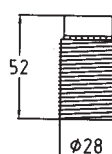

THERMOSETTING RESIN LAMPHOLDERS WITH E.14 CONNECTION

Lampholders with E.14 connection

0166
0166/N
0166/OR
0166/ARG

white coloured
black coloured
gold coloured
silvery coloured

Diameter: mm. 27
Cover: smooth
Fixing: M10/1
Rated voltage: 250 V

Quantity: N° 100 pieces

Lampholders with E.14 connection

0193
0193/N
0193/OR
0193/ARG

white coloured
black coloured
gold coloured
silvery coloured

Diameter: mm. 27
Cover: partially threaded
Fixing: M10/1
Rated voltage: 250 V

Quantity: N° 50 pieces

Lampholders with E.14 connection

0194
0194/N
0194/OR
0194/ARG

white coloured
black coloured
gold coloured
silvery coloured

Diameter: mm. 27
Cover: threaded
Fixing: M10/1
Rated voltage: 250 V

Quantity: N° 50 pieces