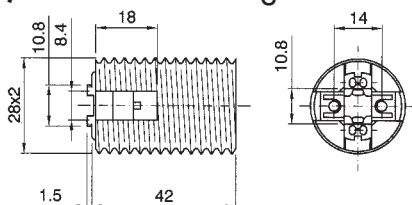

THERMOPLASTIC LAMPHOLDERS MONOCASING WITH E.14 CONNECTION

0066/C
0066/N/C
0066/OR/C

white coloured
black coloured
gold coloured

Hat for E.14 monocasing lampholders
Fixing: M10/1 with screw for nipple-block

2166
2166/N
2166/OR

white coloured
black coloured
gold coloured

Diameter: mm. 26,5
Cover: smooth
Clamps: spring clamps for cables from 0,5 to 1,5 mm²
Fixing: passer-by holes Ø 3 interax mm. 14
Rated voltage: 2/250 V
Quantity: N° 100 pieces

2193
2193/N
2193/OR

white coloured
black coloured
gold coloured

Diameter: mm. 28
Cover: partially threaded
Clamps: spring clamps for cables from 0,5 to 1,5 mm²
Fixing: passer-by holes Ø 3 interax mm. 14
Rated voltage: 2/250 V
Quantity: N° 100 pieces

2194
2194/N
2194/OR

white coloured
black coloured
gold coloured

Diameter: mm. 28
Cover: threaded
Clamps: spring clamps for cables from 0,5 to 1,5 mm²
Fixing: passer-by holes Ø 3 interax mm. 14
Rated voltage: 2/250 V
Quantity: N° 100 pieces