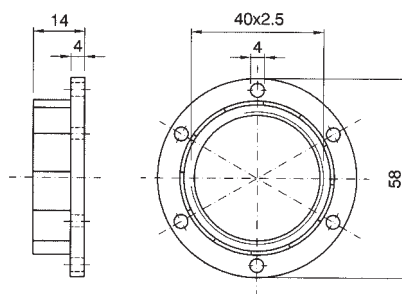

THERMOSETTING RESIN RINGS

0231
0231/N
0231/OR
0231/ARG

white coloured
black coloured
gold coloured
silvery coloured

Thermosetting resin ring for E.27 lampholders

0233
0233/N
0233/OR
0233/ARG

white coloured
black coloured
gold coloured
silvery coloured

Thermosetting resin ring for E.27 lampholders

0235
0235/N
0235/OR
0235/ARG

white coloured
black coloured
gold coloured
silvery coloured

Thermosetting resin ring for E.14 lampholders