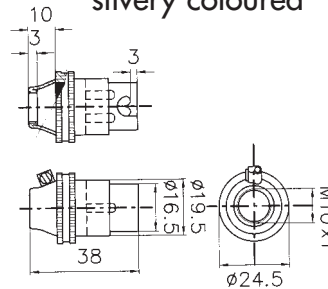

0092/15
0092/15/ARG

brass coloured
silvery coloured