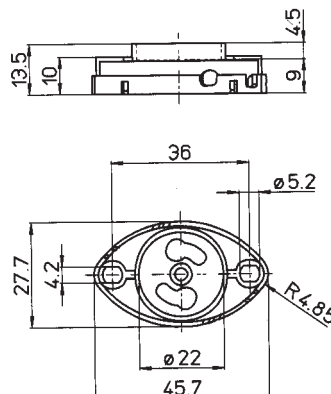

Thermoplastic starterholder with fixing wings Ø 4,2 interax 36 mm.

Quantity: N° 100 pieces