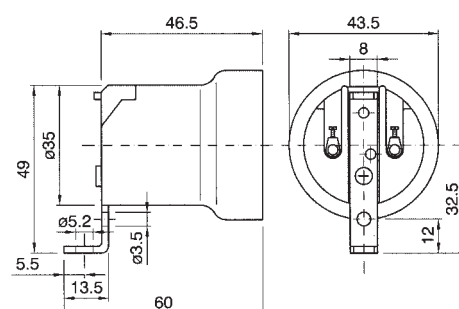

PORCELAIN LAMPHOLDERS WITH E.27 CONNECTION

Lampholders with E.27 connection

0072

Diameter: mm. 43
Clamps: screw clamps for rigid or flexible cables from 0,5 to 2,5 mm²
Fixing: with passer-by holes for M4 screws
Cap: zinc-coated steel
Rated voltage: 750 V

Quantity: N° 50 pieces

Lampholders with E.27 connection

0072/73

Diameter: mm. 43
Clamps: screw clamps for rigid or flexible cables from 0,5 to 2,5 mm²
Fixing: with steel fixing bracket with M10/1 threaded hole
Cap: zinc-coated steel
Rated voltage: 750 V

Quantity: N° 30 pieces

Lampholders with E.27 connection

0072/74

Diameter: mm. 43
Clamps: screw clamps for rigid or flexible cables from 0,5 to 2,5 mm²
Fixing: with steel fixing bracket with Ø 5,2 hole and screw for groundwire
Cap: zinc-coated steel
Rated voltage: 750 V