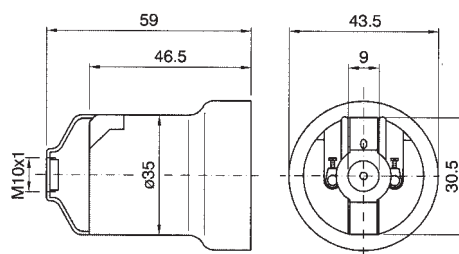

PORCELAIN LAMPHOLDERS WITH E.27 CONNECTION

Lampholders with E.27 connection

0072

Diameter: mm. 43
Clamps: screw clamps for rigid or flexible cables from 0,5 to 2,5 mm²
Fixing: with passer-by holes for M4 screws
Cap: zinc-coated steel
Rated voltage: 750 V

Quantity: N° 50 pieces

Lampholders with E.27 connection

0072/73

Diameter: mm. 43
Clamps: screw clamps for rigid or flexible cables from 0,5 to 2,5 mm²
Fixing: with steel fixing bracket with M10/1 threaded hole
Cap: zinc-coated steel
Rated voltage: 750 V