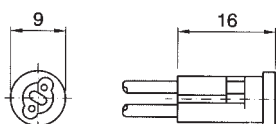

Lampholders with G4 connection
Fixing: joint in cables $\varnothing$ 7,7/7,8
Body: thermoplastic
Cables: 15 cm.
Rated current: 4 A
Rated voltage: 24 V
Quantity: N° 100 pieces