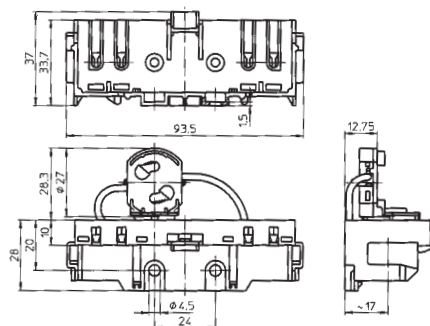

LAMP HOLDERS FOR FLUORESCENT LAMPS WITH G13-2G10-2G11 CONNECTION

Lampholders with G13 connection

9263

Lampholders with G13 connection for T lamps
 $\varnothing 26$ e $\varnothing 38$

Rated current: 2 A
Rated voltage: 250 V

Quantity: N° 100 pieces

Lampholders with 2G10 connection

9231

Lampholders with 2G10 connection for TC-F18,
24 e 36 W lamps

Rated current: 2 A
Rated voltage: 250 V

Quantity: N° 50 pieces

Lampholders with 2G11 connection

9241

Lampholders with 2G11 connection for TCL 18,
24, 34, 36, 40 e 55 W lamps

Rated current: 2 A
Rated voltage: 250 V

Quantity: N° 50 pieces