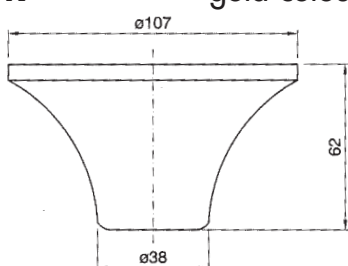

3157
3157/N
3157/OR

white coloured
black coloured
gold coloured

Hanging-up
thermoplastic ceiling-
rose