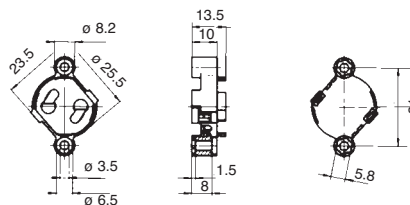

LAMP HOLDERS FOR FLUORESCENT LAMPS WITH G5 CONNECTION

Lampholders with G5 connection

9279

Lampholders with G5 connection for T5 lamps
Ø 16

Rated current: 2 A
Rated voltage: 250 V

Quantity: N° 100 pieces

STARTERHOLDER

Starterholder

9305

Thermoplastic starterholder with snap-in connection contacts

Quantity: N° 100 pieces

Starterholder

9306

Thermoplastic starterholder with fixing wings Ø 4,2 interax 36 mm.

Quantity: N° 100 pieces