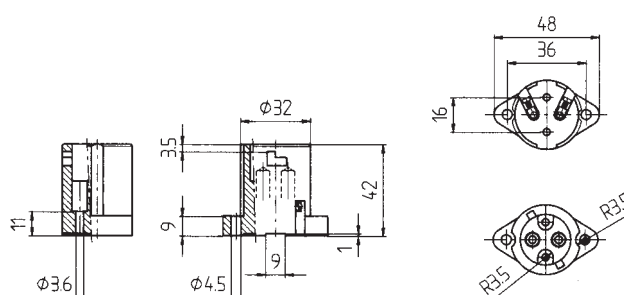

PORCELAIN LAMPHOLDERS WITH B.15-B.22 CONNECTION

Lampholders with B.15 connection

0092/15/PO

Clamps: brass with screw

Fixing: with passer-by holes $\phi 3,2$ interax mm. 10

Quantity: N° 100 pieces

Lampholders with B.22 connection

0092/22/PO

Clamps: brass with screw

Fixing: with passer-by holes $\phi 4,5$ interax mm. 36

Quantity: N° 50 pieces

Lampholders with B.22 connection

0100

Lampholder with B.22 connection with bakelite cover protection

Clamps: brass with screw

Fixing: with passer-by holes $\phi 5,5$

Quantity: N° 20 pieces