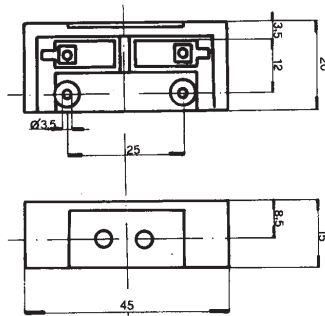

STEATITE LAMPHOLDERS FOR LOW TENSION HALOGEN LAMPS

Lampholders for halogen lamps

0183/V

Lampholders with G4-
GZ4-G5.3-GX5.3-
GX6.35-GY6.35-
GZ6.35 connection

Fixing: with passer-by
holes $\varnothing$ 3,2

interax mm. 11,4

Body: steatite

Rated current: 10 A

Rated voltage: 24 V

Quantity: N° 100 pieces

Lampholders for halogen lamps

0185

Lampholders with
G6.35-GX6.35-GY6.35-
GZ6.35 connection

Fixing: with passer-by
holes $\varnothing$ 3,2

interax mm. 25

Body: steatite

Rated current: 6 A

Rated voltage: 24 V

Quantity: N° 100 pieces

Lampholders for halogen lamps

0186

Lampholders with
G6.35-GX6.35-
GY6.35-GZ6.35
connection

Fixing: with passer-by
holes $\varnothing$ 4,3

interax mm. 22

Body: steatite

Rated current: 6 A

Rated voltage: 24 V

Quantity: N° 100 pieces