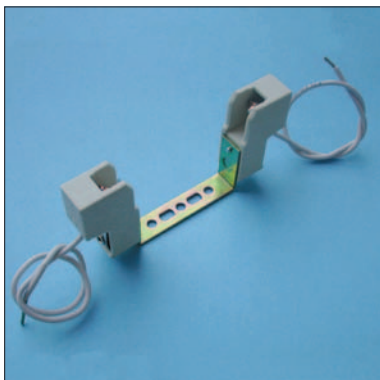

Fixing: with M3 screw

Body: steatite

Cables: 25 cm.

Rated current: 6 A

Rated voltage: 250 V

Quantity: N° 20 pairs

Lampholders with R7s connection

1183

Lampholders with R7s connection for Z. lamps nom. 74,9 mm.

Fixing: with steel fixing bracket with passer-by holes \varnothing 4,2

Body: steatite

Cables: 25 cm.

Rated current: 6 A

Rated voltage: 250 V

Quantity: N° 40 pieces