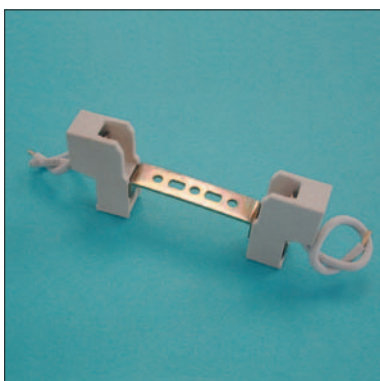

Body: steatite

Cables: 25 cm.

Rated current: 6 A

Rated voltage: 1000 V

Quantity: N° 40 pieces

Lampholders with RX7s connection

1183/SGRX

Lampholders with RX7s connection for Z. lamps nom. 114,2 mm.