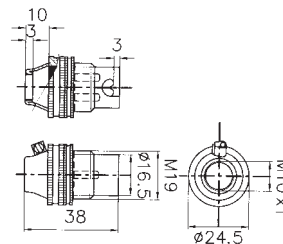

0092/15/F
0092/15/F/ARG

brass coloured
silvery coloured