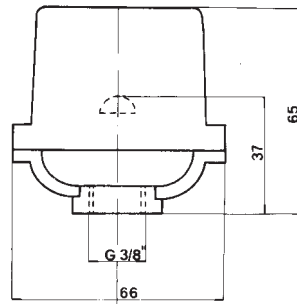

PORCELAIN LAMPHOLDERS WITH E.27 CONNECTION

Lampholders with E.27 connection

0134

Diameter: mm. 52
Clamps: brass clamps with screw nickel-plated
Fixing: aluminium adapter with 3/8" threaded hole
Cap: nickel-plated die-cast brass
Rated voltage: 500 V

Quantity: N° 10 pieces

PORCELAIN LAMPHOLDERS WITH E.40 CONNECTION

Lampholders with E.40 connection

0135

Diameter: mm. 70
Clamps: brass clamps with screw nickel-plated
Fixing: with passer-by holes Ø 4,5 interax mm. 52
Cap: nickel-plated die-cast brass
Rated voltage: 750 V

Quantity: N° 10 pieces

Lampholders with E.40 connection

0136

Diameter: mm. 70
Clamps: brass clamps with screw nickel-plated
Fixing: aluminium adapter with 3/8" threaded hole
Cap: nickel-plated die-cast brass
Rated voltage: 750 V

Quantity: N° 10 pieces