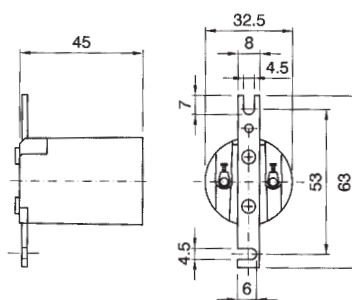

Quantity: N° 50 pieces

Lampholders with E.27 connection

0072/73

Diameter: mm. 43
Clamps: screw clamps for rigid or flexible cables from 0,5 to 2,5 mm²
Fixing: with steel fixing bracket with M10/1 threaded hole
Cap: zinc-coated steel
Rated voltage: 750 V

Quantity: N° 30 pieces

Lampholders with E.27 connection

0072/74

Diameter: mm. 43
Clamps: screw clamps for rigid or flexible cables from 0,5 to 2,5 mm²
Fixing: with steel fixing bracket with Ø 5,2 hole and screw for groundwire
Cap: zinc-coated steel
Rated voltage: 750 V

Lampholders with E.14 connection

0095/B

Diameter: mm. 33
Clamps: screw clamps for rigid or flexible cables from 0,5 to 2,5 mm²
Fixing: with steel fixing bracket with two M3 threaded holes (interax 13 mm.) and central M4 threaded hole
Cap: zinc-coated steel

Quantity: N° 50 pieces

PORCELAIN LAMPHOLDERS WITH E.14 CONNECTION

Lampholders with E.14 connection

0095/C

Diameter: mm. 33
Clamps: screw clamps for rigid or flexible cables from 0,5 to 2,5 mm²
Fixing: with steel fixing plate with two M4 passer-by holes, interax 53 mm.
Cap: zinc-coated steel