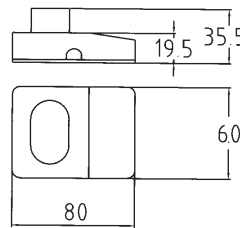

Single pole pedal switch
Rated current: 2 A
Rated voltage: 250 V

Quantity: N° 25 pieces