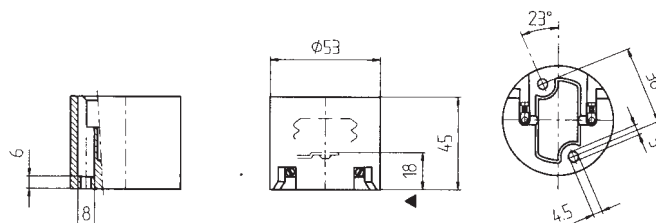

Diameter: mm. 52

Clamps: screw clamps for rigid or flexible cables from 0,5 to 2,5 mm²

Fixing: with passer-by holes for M4 screws interax mm. 38

Cap: zinc-coated steel
Rated voltage: 250 V

Quantity: N° 10 pieces