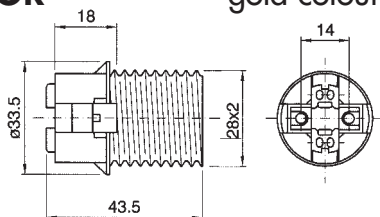

THERMOPLASTIC LAMPHOLDERS MONOCASING WITH E.14 CONNECTION

0066/C
0066/N/C
0066/OR/C

white coloured
black coloured
gold coloured

Hat for E.14 monocasing lampholders
Fixing: M10/1 with screw for nipple-block

2166
2166/N
2166/OR

white coloured
black coloured
gold coloured

Diameter: mm. 26,5
Cover: smooth
Clamps: spring clamps for cables from 0,5 to 1,5 mm²
Fixing: passer-by holes Ø 3 interax mm. 14
Rated voltage: 2/250 V
Quantity: N° 100 pieces

2193
2193/N
2193/OR

white coloured
black coloured
gold coloured

Diameter: mm. 28
Cover: partially threaded
Clamps: spring clamps for cables from 0,5 to 1,5 mm²
Fixing: passer-by holes Ø 3 interax mm. 14
Rated voltage: 2/250 V
Quantity: N° 100 pieces

2194
2194/N
2194/OR

white coloured
black coloured
gold coloured

Diameter: mm. 28
Cover: threaded
Clamps: spring clamps for cables from 0,5 to 1,5 mm²
Fixing: passer-by holes Ø 3 interax mm. 14
Rated voltage: 2/250 V
Quantity: N° 100 pieces