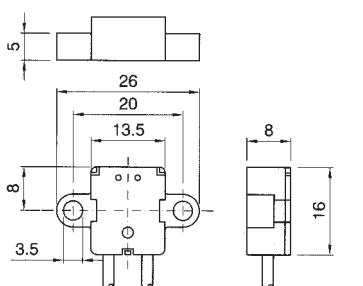

STEATITE LAMPHOLDERS FOR LOW TENSION HALOGEN LAMPS

Lampholders for halogen lamps

0189

Lampholders with GX5.3-GZ6.35 connection
Fixing: with passer-by holes $\varnothing$ 3,4
Body: steatite
Cables: 15 cm.
Rated current: 8 A
Rated voltage: 24 V
Quantity: N° 100 pieces

THERMOPLASTIC LAMPHOLDERS FOR LOW TENSION HALOGEN LAMPS

Lampholders for halogen lamps

0188

Lampholders with G4 connection
Fixing: with passer-by holes $\varnothing$ 3,2 interax 20 mm.
Body: thermoplastic
Cables: 15 cm.
Rated current: 4 A
Rated voltage: 24 V
Quantity: N° 100 pieces

Lampholders for halogen lamps

0188/R

Lampholders with G4 connection
Fixing: joint in cables $\varnothing$ 7,7/7,8
Body: thermoplastic
Cables: 15 cm.
Rated current: 4 A
Rated voltage: 24 V
Quantity: N° 100 pieces