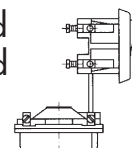

0196
0196/N
0196/OR

white coloured
black coloured
gold coloured

Diameter: mm. 38
Cover: threaded
Fixing: M10/1 metal nipple with screw for nipple-block
Rated voltage: 250 V

Quantity: N° 50 pieces

Lampholders with E.27 connection