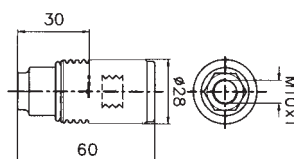

METAL LAMPHOLDERS WITH E.14 CONNECTION

Lampholders with E.14 connection

1041
1041/ARG

brass coloured
silvery coloured

Cover: smooth
Clamps: brass with screw
Body: porcelain
Fixing: M10/1
Rated voltage: 2/250 V

Quantity: N° 50 pieces

Lampholders with E.14 connection

1041/F
1041/F/ARG

brass coloured
silvery coloured

Cover: threaded
Clamps: brass with screw
Body: porcelain
Fixing: M10/1
Rated voltage: 2/250 V

Quantity: N° 50 pieces

Lampholders with E.14 connection

1041/E

brass coloured

Cover: smooth
Clamps: brass with screw
Body: thermoplastic
Fixing: M10/1
Rated voltage: 2/250 V

Quantity: N° 50 pieces