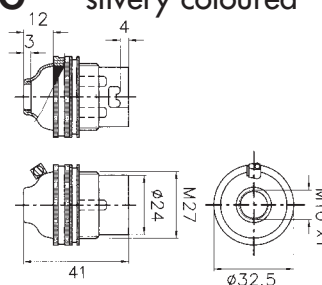

0092/22/F
0092/22/F/ARG

brass coloured
silvery coloured