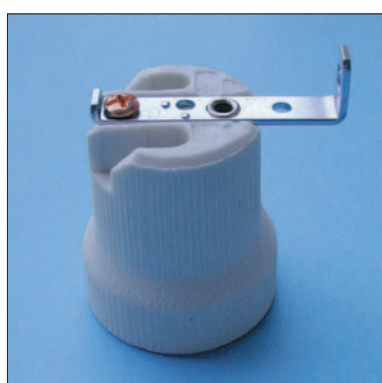

PORCELAIN LAMPHOLDERS WITH E.27 CONNECTION

Lampholders with E.27 connection

0072

Diameter: mm. 43
Clamps: screw clamps for rigid or flexible cables from 0,5 to 2,5 mm²
Fixing: with passer-by holes for M4 screws
Cap: zinc-coated steel
Rated voltage: 750 V

Quantity: N° 50 pieces

Lampholders with E.27 connection

0072/73

Diameter: mm. 43
Clamps: screw clamps for rigid or flexible cables from 0,5 to 2,5 mm²
Fixing: with steel fixing bracket with M10/1 threaded hole
Cap: zinc-coated steel
Rated voltage: 750 V

Quantity: N° 30 pieces

Lampholders with E.27 connection

0072/74

Diameter: mm. 43
Clamps: screw clamps for rigid or flexible cables from 0,5 to 2,5 mm²
Fixing: with steel fixing bracket with Ø 5,2 hole and screw for groundwire
Cap: zinc-coated steel
Rated voltage: 750 V

Quantity: N° 40 pieces

PORCELAIN LAMPHOLDERS WITH E.27 CONNECTION

Lampholders with E.27 connection

0072/74SG

Diameter: mm. 43

Clamps: screw clamps for rigid or flexible cables from 0,5 to 2,5 mm²

Fixing: with steel fixing bracket with two M3 threaded holes (interax 13 mm.) and central M4 threaded hole