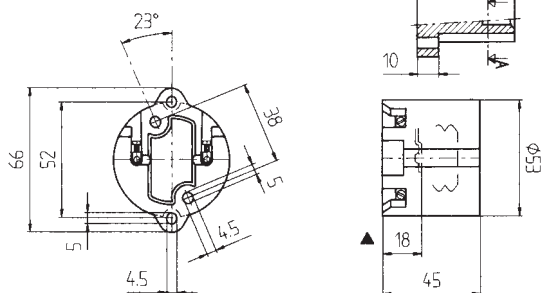

PORCELAIN LAMPHOLDERS WITH E.27 CONNECTION

Lampholders with E.27 connection

0093/AL

Diameter: mm. 53
Clamps: screw clamps for rigid or flexible cables from 0,5 to 1 mm²
Fixing: with passer-by holes for M4 screws interax mm. 52
Cap: zinc-coated steel
Rated voltage: 750 V

Quantity: N° 10 pieces

Lampholders with E.27 connection

0094

Diameter: mm. 52
Clamps: screw clamps for rigid or flexible cables from 0,5 to 2,5 mm²
Fixing: aluminium adapter with 3/8" threaded hole
Cap: zinc-coated steel
Rated voltage: 250 V

Quantity: N° 10 pieces

Lampholders with E.27 connection

0133

Diameter: mm. 52
Clamps: brass clamps with screw nickel-plated
Fixing: with passer-by holes Ø 4,5 interax mm. 52
Cap: nickel-plated die-cast brass
Rated voltage: 500 V

Quantity: N° 10 pieces