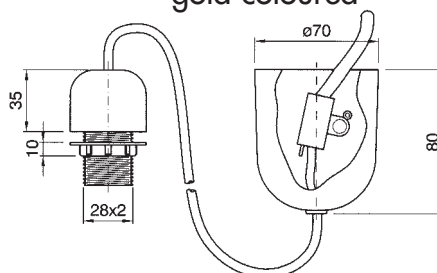

3011
3011/N
3011/OR

white coloured
black coloured
gold coloured