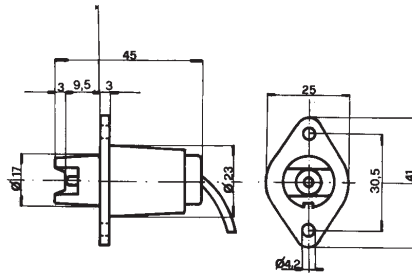

LAMP HOLDERS FOR INCANDESCENT HALOGEN LAMPS FOR NET TENSION WITH R7s CONNECTION

Lampholders with R7s connection

0101

Lampholders with R7s connection
Fixing: with passer-by holes $\varnothing 4,2$
Body: brass-plated die-cast nickel-plated steatite
Cables: 35 cm.
Rated current: 12 A
Rated voltage: 250 V

Quantity: N° 20 pairs

Lampholders with R7s connection

0102

Lampholders with R7s connection
Fixing: with passer-by holes $\varnothing 4,2$
Body: brass-plated die-cast nickel-plated steatite
Cables: 35 cm.
Rated current: 12 A
Rated voltage: 250 V

Quantity: N° 20 pairs

Lampholders with R7s connection

0459

Lampholders with R7s connection
Fixing: with passer-by holes $\varnothing 4$
Body: die-cast aluminium
Cables: 25 cm.
Rated current: 10 A
Rated voltage: 250 V

Quantity: N° 20 pairs