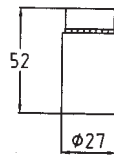

THERMOSETTING RESIN LAMPHOLDERS WITH METAL NIPPLE, WITH E.14 CONNECTION

Lampholders with E.14 connection

0166/P
0166/N/P
0166/OR/P
0166/ARG/P

white coloured
black coloured
gold coloured
silvery coloured

Diameter: mm. 27
Cover: smooth
Fixing: M10/1 metal nipple with screw for nipple-block
Rated voltage: 250 V

Quantity: N° 100 pieces

Lampholders with E.14 connection

0193/P
0193/N/P
0193/OR/P
0193/ARG/P

white coloured
black coloured
gold coloured
silvery coloured

Diameter: mm. 27
Cover: partially threaded
Fixing: M10/1 metal nipple with screw for nipple-block
Rated voltage: 250 V

Quantity: N° 50 pieces

Lampholders with E.14 connection

0194/P
0194/N/P
0194/OR/P
0194/ARG/P

white coloured
black coloured
gold coloured
silvery coloured

Diameter: mm. 27
Cover: threaded
Fixing: M10/1 metal nipple with screw for nipple-block
Rated voltage: 250 V

Quantity: N° 50 pieces