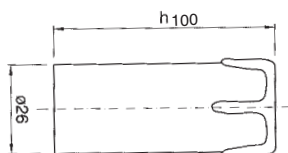

Diameter: mm. 26
Clamps: screw
Fixing: M10/1
Height: mm. 100
Rated voltage: 2/250 V

Quantity: N° 30 pieces