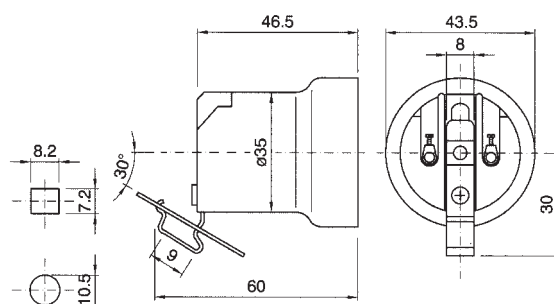

Cap: zinc-coated steel
Rated voltage: 750 V

Quantity: N° 30 pieces

PORCELAIN LAMPHOLDERS WITH E.27 CONNECTION

Lampholders with E.27 connection

0072/77

Diameter: mm. 43
Clamps: screw clamps for rigid or flexible cables from 0,5 to 2,5 mm²
Fixing: with spring steel fixing bracket (see indicated perforation)
Cap: zinc-coated steel
Rated voltage: 750 V

Quantity: N° 40 pieces

Lampholders with E.27 connection

0072/78

Diameter: mm. 43
Clamps: screw clamps for rigid or flexible cables from 0,5 to 2,5 mm²
Fixing: with spring steel fixing bracket (see indicated perforation)
Cap: zinc-coated steel
Rated voltage: 750 V