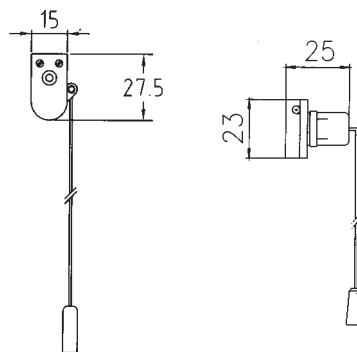

SWITCHES

Pole button switch

0025
0025/L
0025/P

neck 8 mm.
neck 12 mm.
neck 8 mm. (switch)

Thermoplastic single pole button switch
Rated current: 2 A
Rated voltage: 250 V

Quantity: N° 100 pieces

Pole button switch

0025/T
0025/TP

Thermoplastic single pole tie switch
Rated current: 2 A
Rated voltage: 250 V

Quantity: N° 100 pieces

Door contact

0107

Door contact with cover protection. Phosphorous bronze swings, completely golden contacts, insulated from the outside also for any fortuitous contact

Size: 100x65

Height: mm. 25

Fixing centre distance: mm. 50

Quantity: N° 25 pieces