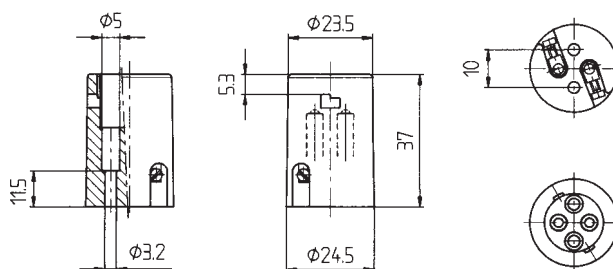

PORCELAIN LAMPHOLDERS WITH B.15-B.22 CONNECTION

Lampholders with B.15 connection

0092/15/PO

Clamps: brass with screw

Fixing: with passer-by holes $\phi 3,2$ interax mm. 10

Quantity: N° 100 pieces

Lampholders with B.22 connection

0092/22/PO

Clamps: brass with screw

Fixing: with passer-by holes $\phi 4,5$ interax mm. 36

Quantity: N° 50 pieces

Lampholders with B.22 connection

0100

Lampholder with B.22 connection with bakelite cover protection

Clamps: brass with screw

Fixing: with passer-by holes $\phi 5,5$

Quantity: N° 20 pieces