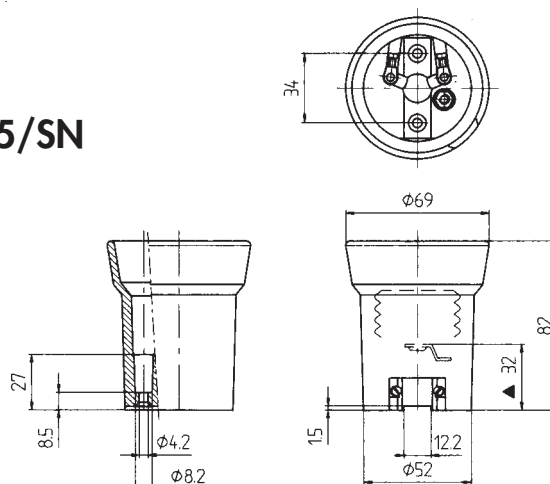

Quantity: N° 50 pieces

Lampholders with E.27 connection

0072/73

Diameter: mm. 43
Clamps: screw clamps for rigid or flexible cables from 0,5 to 2,5 mm²
Fixing: with steel fixing bracket with M10/1 threaded hole
Cap: zinc-coated steel
Rated voltage: 750 V

Quantity: N° 10 pieces

PORCELAIN LAMPHOLDERS WITH E.40 CONNECTION

Lampholders with E.40 connection

0135/R

Diameter: mm. 52
Clamps: brass screw
Fixing: with steel zinc-plated fixing bracket interax mm. 52
Cap: treated slab
Rated voltage: 750 V

Quantity: N° 10 pieces

Lampholders with E.40 connection

0135/P

Diameter: mm. 52
Clamps: brass screw
Fixing: die-cast aluminium adapter with 3/8" threaded hole
Cap: treated slab
Rated voltage: 750 V

Quantity: N° 10 pieces

Lampholders with E.40 connection

0135/SN

Diameter: mm. 52
Clamps: brass screw
Fixing: with passer-by holes \varnothing 4,2 interax mm. 34
Cap: treated slab
Rated voltage: 750 V

Quantity: N° 10 pieces

PORCELAIN LAMPHOLDERS WITH E.14 CONNECTION