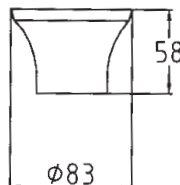

THERMOPLASTIC LIGHT-POINT WITH E.27 CONNECTION

Lampholders with E.27 connection

0079
0079/N

white coloured
black coloured

Base: bend
Diameter: mm. 83
Fixing: with 2 passer-by
holes $\varnothing$ 4
interax mm. 65

Quantity: N° 25 pieces

Lampholders with E.27 connection

0080
0080/N

white coloured
black coloured

Base: straight
Diameter: mm. 83
Fixing: with 2 passer-by
holes $\varnothing$ 4
interax mm. 65

Quantity: N° 25 pieces

THERMOPLASTIC LAMPHOLDERS WITH E.14 CONNECTION

Lampholders with E.14 connection

0131
0131/N

white coloured
black coloured

Diameter: mm. 27
Cover: smooth
Height: mm. 36
Rated voltage: 250 V

Quantity: N° 100 pieces