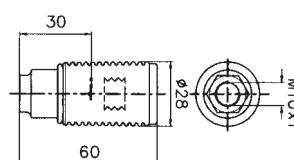

METAL LAMPHOLDERS WITH E.14 CONNECTION

Lampholders with E.14 connection

1041
1041/ARG

brass coloured
silvery coloured

Cover: smooth
Clamps: brass with screw
Body: porcelain
Fixing: M10/1
Rated voltage: 2/250 V

Quantity: N° 50 pieces

Lampholders with E.14 connection

1041/F
1041/F/ARG

brass coloured
silvery coloured

Cover: threaded
Clamps: brass with screw
Body: porcelain
Fixing: M10/1
Rated voltage: 2/250 V

Quantity: N° 50 pieces

Lampholders with E.14 connection

1041/E

brass coloured

Cover: smooth
Clamps: brass with screw
Body: thermoplastic
Fixing: M10/1
Rated voltage: 2/250 V

Quantity: N° 50 pieces