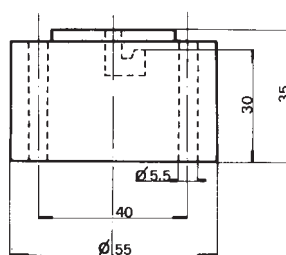

Lampholder with B.22 connection with bakelite cover protection

Clamps: brass with screw

Fixing: with passer-by holes $\phi 5,5$

Quantity: N° 20 pieces