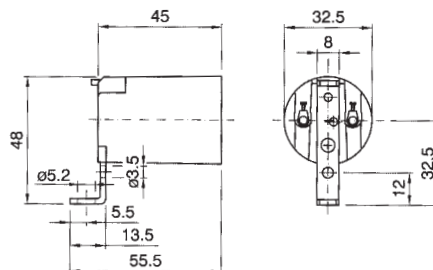

PORCELAIN LAMPHOLDERS WITH E.14 CONNECTION

Lampholders with E.14 connection

0095

Diameter: mm. 33
Clamps: brass with screw
Fixing: with passer-by holes $\varnothing$ 3,2
interax mm. 30
Cap: zinc-coated steel
Rated voltage: 250 V

Quantity: N° 50 pieces

Lampholders with E.14 connection

0095/A

Diameter: mm. 33
Clamps: screw clamps for rigid or flexible cables from 0,5 to 2,5 mm²
Fixing: with metal bracket $\varnothing$ 5,2
Cap: zinc-coated steel

Quantity: N° 50 pieces

Lampholders with E.14 connection

0095/B

Diameter: mm. 33
Clamps: screw clamps for rigid or flexible cables from 0,5 to 2,5 mm²
Fixing: with steel fixing bracket with two M3 threaded holes (interax 13 mm.) and central M4 threaded hole
Cap: zinc-coated steel

Quantity: N° 50 pieces