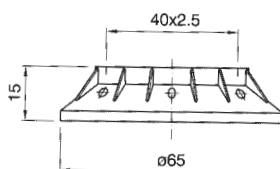

THERMOSETTING RESIN RINGS

0231
0231/N
0231/OR
0231/ARG

white coloured
black coloured
gold coloured
silvery coloured

Thermosetting resin ring for E.27 lampholders

0233
0233/N
0233/OR
0233/ARG

white coloured
black coloured
gold coloured
silvery coloured

Thermosetting resin ring for E.27 lampholders

0235
0235/N
0235/OR
0235/ARG

white coloured
black coloured
gold coloured
silvery coloured

Thermosetting resin ring for E.14 lampholders