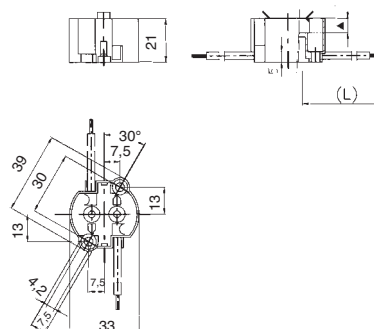

Lampholders with G12 connection
Fixing: with passer-by holes $\varnothing 3,2$ interax 30 mm.
Body: black PPS
Cables: 25 cm.
Rated current: 2 A
Rated voltage: 1000 V

Quantity: N° 50 pieces