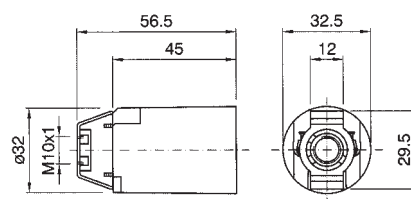

PORCELAIN LAMPHOLDERS WITH E.14 CONNECTION

Lampholders with E.14 connection

0095/C

Diameter: mm. 33
Clamps: screw clamps for rigid or flexible cables from 0,5 to 2,5 mm²
Fixing: with steel fixing plate with two M4 passer-by holes, interax 53 mm.
Cap: zinc-coated steel

Quantity: N° 50 pieces

Lampholders with E.14 connection

0095/D

Diameter: mm. 33
Clamps: screw clamps for rigid or flexible cables from 0,5 to 2,5 mm²
Fixing: with steel fixing bracket with metal threaded nipple (M10/1) and screw for tige-block
Cap: zinc-coated steel

Quantity: N° 50 pieces

Lampholders with E.14 connection

0051

Diameter: mm. 40
Clamps: treated iron
Fixing: passer-by holes Ø 3
Cap: treated iron

Quantity: N° 100 pieces