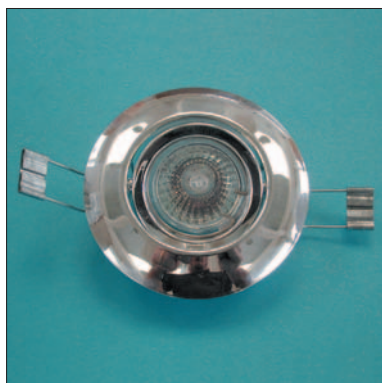

THERMOPLASTIC LIGHTS

Orientable halogen light

0440
0440/N
0440/OR
0440/ARG
0440/TR
0440/TR BLU

white coloured
black coloured
gold coloured
silvery coloured
transparency coloured
blue coloured

Hole: Ø 45 mm.
Connection: G5,3
Light: 20/50 W