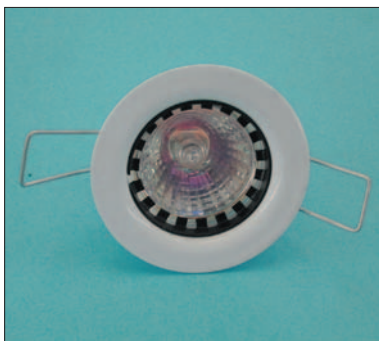

Fixed halogen light

0421
0421/N
0421/CR
0421/OR

white coloured
black coloured
chrome coloured
gold coloured

Hole: Ø 45 mm.
Connection: G4
Light: 20/35 W