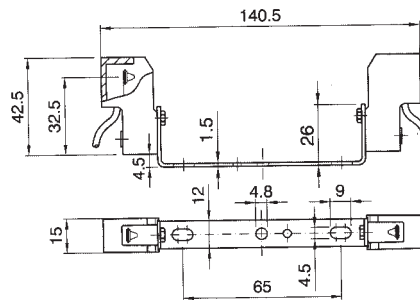

LAMP HOLDERS FOR DISCHARGE LAMPS WITH RX7s CONNECTION

Lampholders with RX7s connection

0184/RX

Lampholders with RX7s connection

Fixing: with M3 screw

Body: steatite

Cables: 25 cm.

Rated current: 6 A

Rated voltage: 1000 V

Quantity: N° 20 pairs

Lampholders with RX7s connection

1183/RX

Lampholders with RX7s connection for Z. lamps nom. 114,2 mm.

Fixing: with steel fixing bracket with passer-by holes $\varnothing$ 4,2

Body: steatite

Cables: 25 cm.

Rated current: 6 A

Rated voltage: 1000 V

Quantity: N° 40 pieces

Lampholders with RX7s connection

1183/SGRX

Lampholders with RX7s connection for Z. lamps nom. 114,2 mm.

Fixing: with steel fixing bracket with passer-by holes $\varnothing$ 4,2

Body: steatite

Cables: 25 cm.

Rated current: 6 A

Rated voltage: 1000 V

Quantity: N° 40 pieces