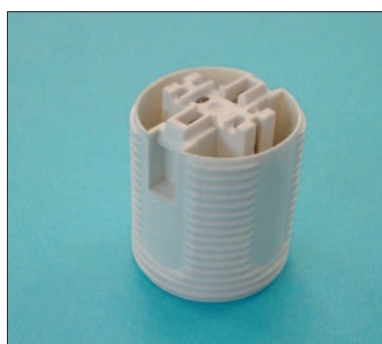

Lampholders with E.27 connection