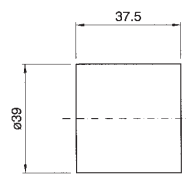

0195
0195/N
0195/OR

white coloured
black coloured
gold coloured

Diameter: mm. 38
Cover: smooth
Fixing: M10/1 metal nipple with screw for nipple-block
Rated voltage: 250 V

Quantity: N° 50 pieces

Lampholders with E.27 connection