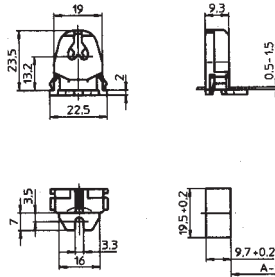

Lampholders with G5 connection for T5 lamps
Ø 16

Rated current: 2 A
Rated voltage: 250 V

Quantity: N° 100 pieces