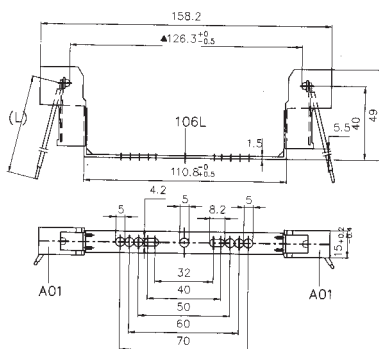

LAMPHOLDERS FOR DISCHARGE LAMPS WITH RX7s CONNECTION

Lampholders with RX7s connection

1184/RX

Lampholders with RX7s connection for Z. lamps nom. 132 mm.

Fixing: with steel fixing bracket with passer-by holes $\varnothing$ 4,2

Body: steatite

Cables: 25 cm.

Rated current: 6 A

Rated voltage: 1000 V

Quantity: N° 30 pieces

Lampholders with RX7s connection

1184/SGRX

Lampholders with RX7s connection for Z. lamps nom. 132 mm.

Fixing: with steel fixing bracket with passer-by holes $\varnothing$ 4,2

Body: steatite

Cables: 25 cm.

Rated current: 6 A

Rated voltage: 1000 V

Quantity: N° 30 pieces

Other cables and brackets with similar features to value upon demand

LAMPHOLDERS WITH GX16D (PAR 56) CONNECTION

Lampholders with GX16D connection

9901

Lampholders with GX16D connection

Fixing: with passer-by holes $\varnothing$ 3,2

interax 33,6 mm.

Body: porcelain

Rated current: 10 A

Rated voltage: 250 V

Quantity: N° 50 pieces