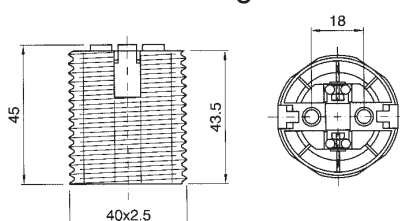

2192
2192/N
2192/OR

white coloured
black coloured
gold coloured