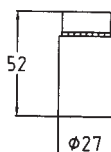

THERMOSETTING RESIN LAMPHOLDERS WITH E.14 CONNECTION

Lampholders with E.14 connection

0166
0166/N
0166/OR
0166/ARG

white coloured
black coloured
gold coloured
silvery coloured

Diameter: mm. 27
Cover: smooth
Fixing: M10/1
Rated voltage: 250 V

Quantity: N° 100 pieces

Lampholders with E.14 connection

0193
0193/N
0193/OR
0193/ARG

white coloured
black coloured
gold coloured
silvery coloured

Diameter: mm. 27
Cover: partially threaded
Fixing: M10/1
Rated voltage: 250 V

Quantity: N° 50 pieces

Lampholders with E.14 connection

0194
0194/N
0194/OR
0194/ARG

white coloured
black coloured
gold coloured
silvery coloured

Diameter: mm. 27
Cover: threaded
Fixing: M10/1
Rated voltage: 250 V

Quantity: N° 50 pieces