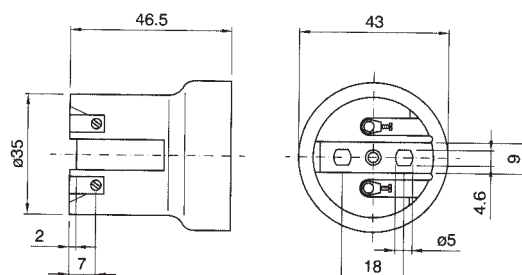

PORCELAIN LAMPHOLDERS WITH E.27 CONNECTION

Lampholders with E.27 connection

0072

Diameter: mm. 43
Clamps: screw clamps for rigid or flexible cables from 0,5 to 2,5 mm²
Fixing: with passer-by holes for M4 screws
Cap: zinc-coated steel
Rated voltage: 750 V