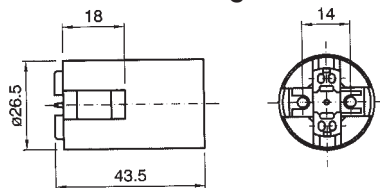

THERMOPLASTIC LAMPHOLDERS MONOCASING WITH E.14 CONNECTION

0066/C
0066/N/C
0066/OR/C

white coloured
black coloured
gold coloured

Hat for E.14 monocasing lampholders
Fixing: M10/1 with screw for nipple-block

2166
2166/N
2166/OR

white coloured
black coloured
gold coloured

Diameter: mm. 26,5
Cover: smooth
Clamps: spring clamps for cables from 0,5 to 1,5 mm²
Fixing: passer-by holes Ø 3 interax mm. 14
Rated voltage: 2/250 V
Quantity: N° 100 pieces

2193
2193/N
2193/OR

white coloured
black coloured
gold coloured

Diameter: mm. 28
Cover: partially threaded
Clamps: spring clamps for cables from 0,5 to 1,5 mm²
Fixing: passer-by holes Ø 3 interax mm. 14
Rated voltage: 2/250 V
Quantity: N° 100 pieces

2194
2194/N
2194/OR

white coloured
black coloured
gold coloured

Diameter: mm. 28
Cover: threaded
Clamps: spring clamps for cables from 0,5 to 1,5 mm²
Fixing: passer-by holes Ø 3 interax mm. 14
Rated voltage: 2/250 V
Quantity: N° 100 pieces