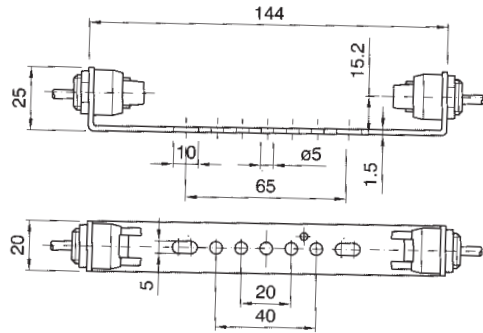

LAMP HOLDERS FOR INCANDESCENT HALOGEN LAMPS FOR NET TENSION WITH R7s CONNECTION

Lampholders with R7s connection

1107

Lampholders with R7s connection for Z. lamps nom. 114,2 mm.

Fixing: with steel fixing bracket with passer-by holes $\varnothing$ 4,2

Body: steatite with treated brass envelope

Cables: 25 cm.

Rated current: 6 A

Rated voltage: 250 V

Quantity: N° 30 pieces

Lampholders with R7s connection

0184

Lampholders with R7s connection

Fixing: with M3 screw

Body: steatite

Cables: 25 cm.

Rated current: 6 A

Rated voltage: 250 V

Quantity: N° 20 pairs

Lampholders with R7s connection

1183

Lampholders with R7s connection for Z. lamps nom. 74,9 mm.

Fixing: with steel fixing bracket with passer-by holes $\varnothing$ 4,2

Body: steatite

Cables: 25 cm.

Rated current: 6 A

Rated voltage: 250 V

Quantity: N° 40 pieces