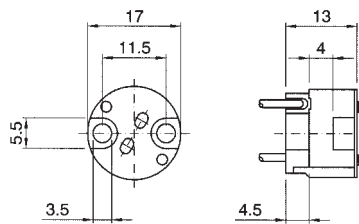

THERMOPLASTIC CANDLE COVERING FOR LAMPHOLDERS WITH E.27 CONNECTION

Candle covering

2201/BI
2201/AN
2201/AV
2201/ANZ

white coloured
old coloured
ivory coloured
aged coloured

Thermoplastic covering for E.27 lampholders (0165 series)

Diameter: mm. 42

Height: mm. 85

Quantity: N° 100 pieces

STEATITE LAMPHOLDERS FOR LOW TENSION HALOGEN LAMPS

Lampholders for halogen lamps

0183

Lampholders with GZ4-G5.3-GX5.3-GX6.35-GZ6.35 connection

Fixing: with passer-by holes for M3 screws

Body: steatite

Cables: 15 cm.

Rated current: 10 A

Rated voltage: 24 V

Quantity: N° 100 pieces

Lampholders for halogen lamps

0183/D

Lampholders with GZ4-G5.3-GX5.3-GX6.35-GZ6.35 connection

Fixing: with steel fixing bracket with passer-by holes $\varnothing$ 3,2 interax mm. 26

Body: steatite

Cables: 15 cm.

Rated current: 10 A

Rated voltage: 24 V

Quantity: N° 100 pieces