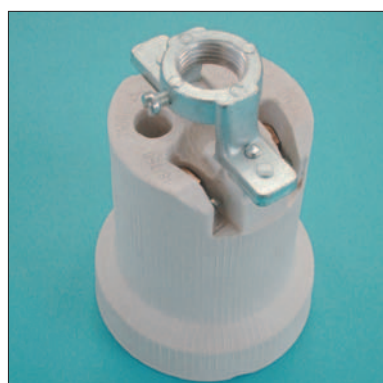

Quantity: N° 10 pieces

Lampholders with E.40 connection

0136

Diameter: mm. 70
Clamps: brass clamps with screw nickel-plated
Fixing: aluminium adapter with 3/8" threaded hole
Cap: nickel-plated die-cast brass
Rated voltage: 750 V

Quantity: N° 10 pieces

PORCELAIN LAMPHOLDERS WITH E.40 CONNECTION

Lampholders with E.40 connection

0135/R

Diameter: mm. 52
Clamps: brass screw
Fixing: with steel zinc-plated fixing bracket interax mm. 52
Cap: treated slab
Rated voltage: 750 V

Quantity: N° 10 pieces

Lampholders with E.40 connection

0135/P

Diameter: mm. 52
Clamps: brass screw
Fixing: die-cast aluminium adapter with 3/8" threaded hole
Cap: treated slab
Rated voltage: 750 V

Quantity: N° 10 pieces

Lampholders with E.40 connection

0135/SN

Diameter: mm. 52
Clamps: brass screw
Fixing: with passer-by holes \varnothing 4,2 interax mm. 34
Cap: treated slab
Rated voltage: 750 V

Quantity: N° 10 pieces

PORCELAIN LAMPHOLDERS WITH E.14 CONNECTION