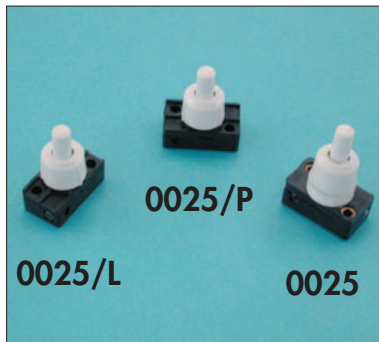

SWITCHES

Pole button switch

0025
0025/L
0025/P

neck 8 mm.
neck 12 mm.
neck 8 mm. (switch)

Thermoplastic single pole button switch
Rated current: 2 A
Rated voltage: 250 V

Quantity: N° 100 pieces

Pole button switch