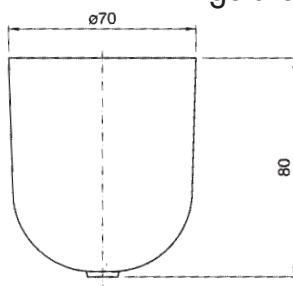

1157
1157/N
1157/OR

white coloured
black coloured
gold coloured

Hanging-up
thermoplastic ceiling-
rose