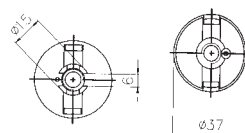

LAMPHOLDERS FOR FLUORESCENT LAMPS WITH G24D1-G24Q1 CONNECTION AND ACCESSORIES

Lampholders with G24D1 connection

9405

Lampholders with G24D1 connection for 10-13W lamps
Fixing: with passer-by holes $\varnothing 3,5$ interax 24 mm.
Rated current: 2 A
Rated voltage: 250 V

Quantity: N° 30 pieces

Lampholders with G24Q1 connection

9406

Lampholders with G24Q1 connection for 10-13W lamps
Fixing: with passer-by holes $\varnothing 3,5$ interax 24 mm.
Rated current: 2 A
Rated voltage: 250 V

Quantity: N° 30 pieces

Accessories for 9405 e 9406 articles

9407

9408