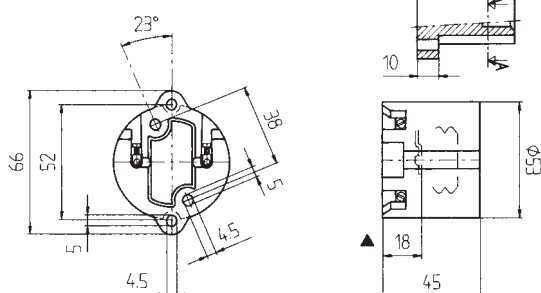

Diameter: mm. 52
Clamps: brass clamps with screw nickel-plated
Fixing: with passer-by holes Ø 4,5 interax mm. 52
Cap: nickel-plated die-cast brass
Rated voltage: 500 V

Quantity: N° 10 pieces