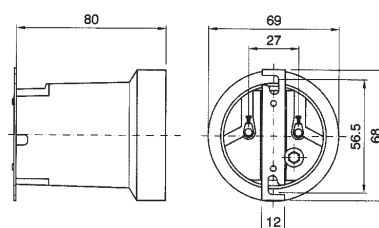

Diameter: mm. 38
Cover: partially threaded
Fixing: M10/1 metal nipple with screw for nipple-block
Rated voltage: 250 V

Quantity: N° 30 pieces

Lampholders with E.27 connection

0192/P
0192/N/P
0192/OR/P
0192/ARG/P

Lampholders with E.40 connection

0135/TP

Diameter: mm. 52

Clamps: brass screw

Fixing: with steel zinc-plated fixing bracket interax mm. 52

Cap: treated slab

Rated voltage: 750 V

Quantity: N° 10 pieces