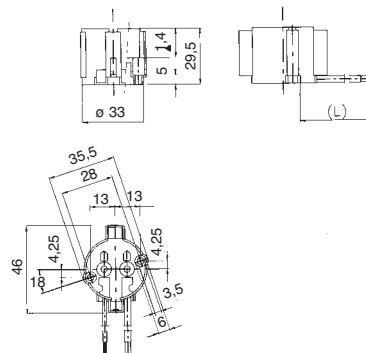

LAMP HOLDERS FOR DISCHARGE LAMPS WITH PG12-G12 CONNECTION

Lampholders with PG12/1 connection

4211

Lampholders with PG12/1 connection
Fixing: with passer-by holes $\varnothing 3,2$ interax 28 mm.
Body: black PPS
Cables: 25 cm.
Rated current: 2 A
Rated voltage: 1000 V

Quantity: N° 50 pieces

Lampholders with PG12/2 connection

4212

Lampholders with PG12/2 connection
Fixing: with passer-by holes $\varnothing 3,2$ interax 28 mm.
Body: black PPS
Cables: 25 cm.
Rated current: 2 A
Rated voltage: 1000 V

Quantity: N° 50 pieces

Lampholders with G12 connection

4213

Lampholders with G12 connection
Fixing: with passer-by holes $\varnothing 3,2$ interax 30 mm.
Body: black PPS
Cables: 25 cm.
Rated current: 2 A
Rated voltage: 1000 V

Quantity: N° 50 pieces