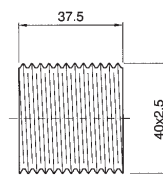

0196
0196/N
0196/OR

white coloured
black coloured
gold coloured

Diameter: mm. 38
Cover: threaded
Fixing: M10/1 metal nipple with screw for nipple-block
Rated voltage: 250 V

Quantity: N° 50 pieces

Lampholders with E.27 connection