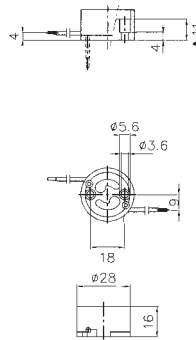

LAMP HOLDERS FOR INCANDESCENT HALOGEN LAMPS FOR NET TENSION AND ACCESSORIES

Lampholders with GZ10-GU10 connection

1140

Lampholders with GZ10/GU10 connection

Fixing: with passer-by holes $\varnothing$ 3,5

Body: steatite

Cables: 25 cm.

Rated current: 2 A

Rated voltage: 250 V

Quantity: N° 50 pieces

Lampholders with G9 connection

1160

Lampholders with G9 connection

Fixing: see accessories

Body: steatite

Cables: 25 cm.

Rated current: 2 A

Rated voltage: 250 V

Quantity: N° 50 pieces

Accessories for 1160 article

1160/S

1160/M10