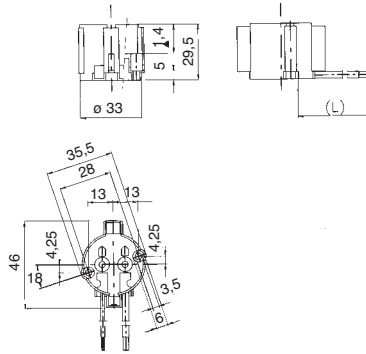

LAMP HOLDERS FOR DISCHARGE LAMPS WITH PG12-G12 CONNECTION

Lampholders with PG12/1 connection

4211

Lampholders with PG12/1 connection
Fixing: with passer-by holes $\varnothing 3,2$ interax 28 mm.
Body: black PPS
Cables: 25 cm.
Rated current: 2 A
Rated voltage: 1000 V

Quantity: N° 50 pieces

Lampholders with PG12/2 connection

4212

Lampholders with PG12/2 connection
Fixing: with passer-by holes $\varnothing 3,2$ interax 28 mm.
Body: black PPS
Cables: 25 cm.
Rated current: 2 A
Rated voltage: 1000 V

Quantity: N° 50 pieces

Lampholders with G12 connection

4213

Lampholders with G12 connection
Fixing: with passer-by holes $\varnothing 3,2$ interax 30 mm.
Body: black PPS
Cables: 25 cm.
Rated current: 2 A
Rated voltage: 1000 V

Quantity: N° 50 pieces