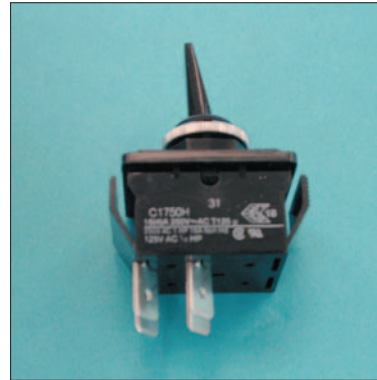

Two poles lever switch

1750/H

Function: 0/1
nylon lever: mm. 17.8
Rated current: 16 A
Rated voltage: 230 V

Quantity: N° 50 pieces