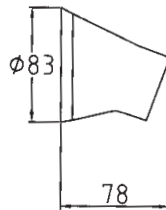

Thermosetting resin ring for E.14 lampholders

THERMOPLASTIC LIGHT-POINT WITH E.27 CONNECTION

Lampholders with E.27 connection

0079
0079/N

white coloured
black coloured

Base: bend
Diameter: mm. 83
Fixing: with 2 passer-by
holes \varnothing 4
interax mm. 65