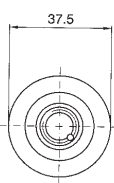

0197
0197/N
0197/OR

white coloured
black coloured
gold coloured