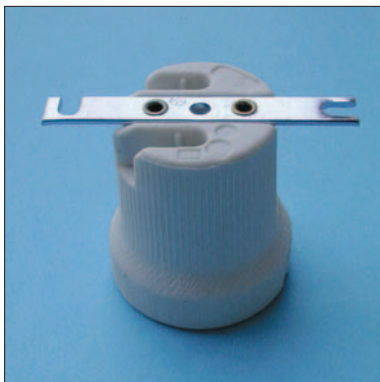

Quantity: N° 50 pieces

Lampholders with E.27 connection

0072/73

Diameter: mm. 43
Clamps: screw clamps for rigid or flexible cables from 0,5 to 2,5 mm²
Fixing: with steel fixing bracket with M10/1 threaded hole
Cap: zinc-coated steel
Rated voltage: 750 V

Quantity: N° 30 pieces

Lampholders with E.27 connection

0072/74

Diameter: mm. 43
Clamps: screw clamps for rigid or flexible cables from 0,5 to 2,5 mm²
Fixing: with steel fixing bracket with Ø 5,2 hole and screw for groundwire
Cap: zinc-coated steel
Rated voltage: 750 V

Quantity: N° 40 pieces

PORCELAIN LAMPHOLDERS WITH E.27 CONNECTION

Lampholders with E.27 connection

0072/74SG

Diameter: mm. 43

Clamps: screw clamps for rigid or flexible cables from 0,5 to 2,5 mm²

Fixing: with steel fixing bracket with two M3 threaded holes (interax 13 mm.) and central M4 threaded hole

Cap: zinc-coated steel
Rated voltage: 750 V

Quantity: N° 40 pieces

Lampholders with E.27 connection

0072/75

Diameter: mm. 43

Clamps: screw clamps for rigid or flexible cables from 0,5 to 2,5 mm²

Fixing: with steel fixing plate, with two slot holes for M4 screws, interax mm.53