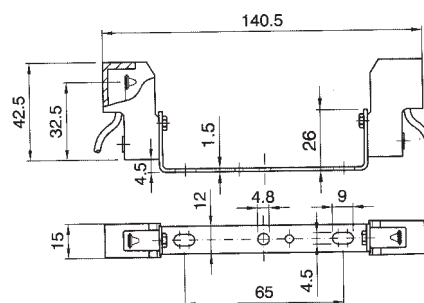

LAMP HOLDERS FOR INCANDESCENT HALOGEN LAMPS FOR NET TENSION WITH R7s CONNECTION

Lampholders with R7s connection

1183/SG

Lampholders with R7s connection for Z. lamps nom. 74,9 mm.

Fixing: with steel fixing bracket with passer-by holes $\varnothing$ 4,2

Body: steatite

Cables: 25 cm.

Rated current: 6 A

Rated voltage: 250 V

Quantity: N° 40 pieces

Lampholders with R7s connection

1184

Lampholders with R7s connection for Z. lamps nom. 114,2 mm.

Fixing: with steel fixing bracket with passer-by holes $\varnothing$ 4,2

Body: steatite

Cables: 25 cm.

Rated current: 6 A

Rated voltage: 250 V

Quantity: N° 30 pieces

Lampholders with R7s connection

1184/SG

Lampholders with R7s connection for Z. lamps nom. 114,2 mm.

Fixing: with steel fixing bracket with passer-by holes $\varnothing$ 4,2

Body: steatite

Cables: 25 cm.

Rated current: 6 A

Rated voltage: 250 V

Quantity: N° 30 pieces