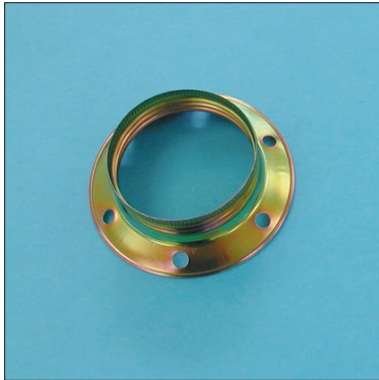

Quantity: N° 50 pieces

Lampholders with E.27 connection

0072/73

Diameter: mm. 43
Clamps: screw clamps for rigid or flexible cables from 0,5 to 2,5 mm²
Fixing: with steel fixing bracket with M10/1 threaded hole
Cap: zinc-coated steel
Rated voltage: 750 V

0092/22/PO

Clamps: brass with screw

Fixing: with passer-by holes $\phi 4,5$ interax mm. 36

Quantity: N° 50 pieces

Lampholders with B.22 connection

0100

Lampholder with B.22 connection with bakelite cover protection

Clamps: brass with screw

Fixing: with passer-by holes $\phi 5,5$

Quantity: N° 20 pieces

METAL RINGS

Metal ring

1032

Metal brassed rings
for lampholders with
E.27 connection

Metal ring

1042

Metal brassed rings
for lampholders with
E.14 connection

ALUMINIUM LAMPHOLDERS WITH E.27 CONNECTION

Lampholders with E.27 connection

0124

Diameter: mm. 52
Connection: 3/8"
Clamps: brass clamps
with screw nickel-plated