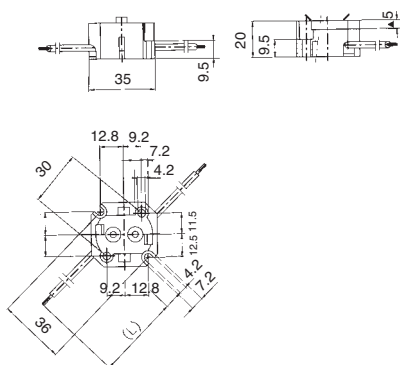

LAMP HOLDERS FOR DISCHARGE LAMPS WITH G12-G8.5-FC2 CONNECTION

Lampholders with G12 connection

4214

Lampholders with G12 connection
Fixing: with passer-by holes $\varnothing 4,2$ interax 36 mm.
Body: porcelain
Cables: 25 cm.
Rated current: 2 A
Rated voltage: 1000 V
Quantity: N° 50 pieces

Lampholders with G8.5 connection

4215

Lampholders with G8.5 connection
Fixing: with passer-by holes $\varnothing 3,2$ interax 18 mm.
Body: steatite
Cables: 25 cm.
Rated current: 2 A
Rated voltage: 750 V
Quantity: N° 50 pieces

Lampholders with FC2 connection

4216

Lampholders with FC2 connection
Fixing: with oval passer-by holes $\varnothing 4,2 \times 9,2$ interax 32 mm.
Body: porcelain
Cables: 25 cm.
Rated current: 8 A
Rated voltage: 1000 V
Quantity: N° 20 pairs