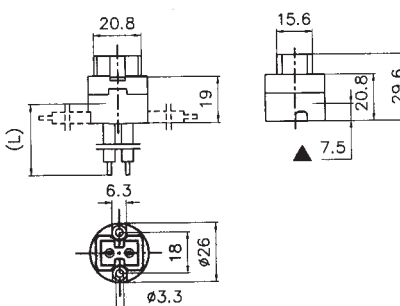

LAMP HOLDERS FOR DISCHARGE LAMPS WITH G12-G8.5-FC2 CONNECTION

Lampholders with G12 connection

4214

Lampholders with G12 connection
Fixing: with passer-by holes $\varnothing 4,2$ interax 36 mm.
Body: porcelain
Cables: 25 cm.
Rated current: 2 A
Rated voltage: 1000 V
Quantity: N° 50 pieces

Lampholders with G8.5 connection

4215

Lampholders with G8.5 connection
Fixing: with passer-by holes $\varnothing 3,2$ interax 18 mm.
Body: steatite
Cables: 25 cm.
Rated current: 2 A
Rated voltage: 750 V
Quantity: N° 50 pieces

Lampholders with FC2 connection

4216

Lampholders with FC2 connection
Fixing: with oval passer-by holes $\varnothing 4,2 \times 9,2$ interax 32 mm.
Body: porcelain
Cables: 25 cm.
Rated current: 8 A
Rated voltage: 1000 V
Quantity: N° 20 pairs