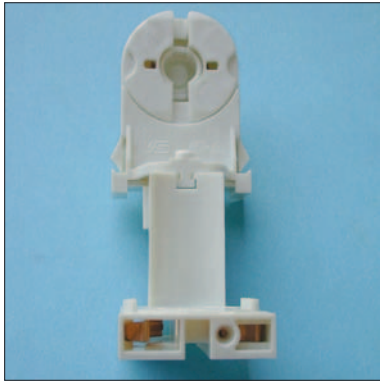

LAMPHOLDERS FOR FLUORESCENT LAMPS WITH G13 CONNECTION

Lampholders with G13 connection

9207