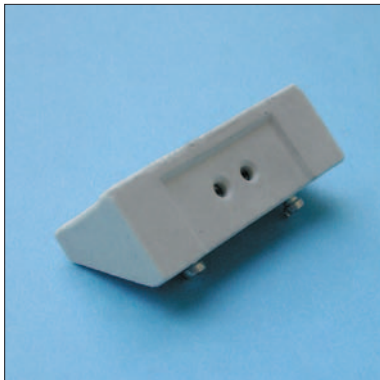

interax mm. 11,4

Body: steatite

Rated current: 10 A

Rated voltage: 24 V

Quantity: N° 100 pieces

Lampholders for halogen lamps

0185

Lampholders with
G6.35-GX6.35-GY6.35-
GZ6.35 connection