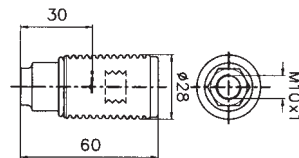

METAL LAMPHOLDERS WITH E.14 CONNECTION

Lampholders with E.14 connection

1041/E/F

brass coloured

Cover: threaded
Clamps: brass with screw
Body: thermoplastic
Fixing: M10/1
Rated voltage: 2/250 V

Quantity: N° 50 pieces

Lampholders with E.14 connection

1036

Cover: smooth with porcelain ring
Clamps: brass with screw
Lozenge: porcelain
Fixing: M10/1
Rated voltage: 2/250 V

Quantity: N° 50 pieces

METAL LAMPHOLDERS WITH E.27 CONNECTION

Lampholders with E.27 connection

1035

Cover: smooth with porcelain ring
Clamps: brass with screw
Lozenge: porcelain
Fixing: M10/1
Rated voltage: 4/250 V

Quantity: N° 40 pieces