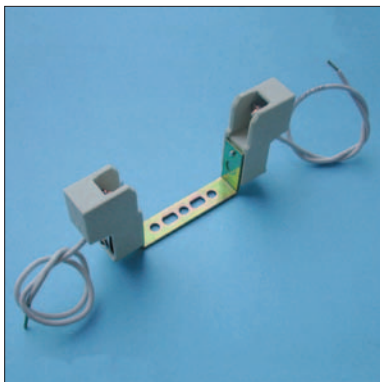

Lampholders with RX7s connection

Fixing: with M3 screw

Body: steatite

Cables: 25 cm.

Rated current: 6 A

Rated voltage: 1000 V

Quantity: N° 20 pairs

Lampholders with RX7s connection

1183/RX