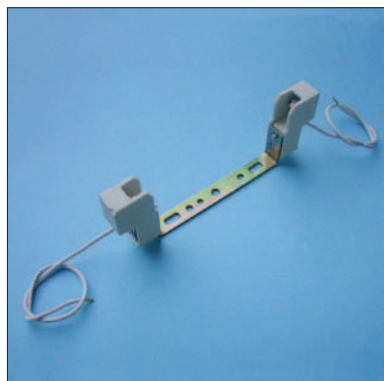

LAMPHOLDERS FOR DISCHARGE LAMPS WITH RX7s CONNECTION

Lampholders with RX7s connection

1184/RX