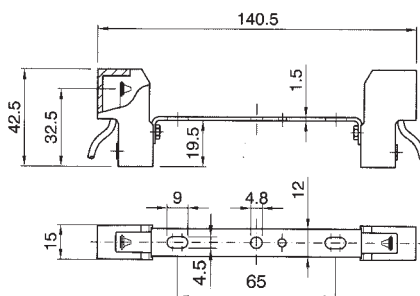

Lampholders with RX7s connection for Z. lamps nom. 114,2 mm.

Fixing: with steel fixing bracket with passer-by holes $\varnothing$ 4,2

Body: steatite

Cables: 25 cm.

Rated current: 6 A

Rated voltage: 1000 V

Quantity: N° 40 pieces