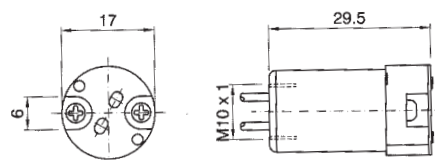

STEATITE LAMPHOLDERS FOR LOW TENSION HALOGEN LAMPS

Lampholders for halogen lamps

0183/M

Lampholders with GU5.3 connection
Fixing: with passer-by holes for M3 screws
Body: steatite
Cables: 15 cm.
Rated current: 10 A
Rated voltage: 24 V

Quantity: N° 100 pieces

Lampholders for halogen lamps

0183/R

Lampholders with GZ4-G5.3-GX5.3-GX6.35-GZ6.35 connection
Fixing: aluminium support with M10/1 threaded connection
Body: steatite
Cables: 15 cm.
Rated current: 10 A
Rated voltage: 24 V

Quantity: N° 100 pieces

Lampholders for halogen lamps

0183/S

Lampholders with GZ4-G5.3-GX5.3-GX6.35-GZ6.35 connection
Fixing: with steel fixing bracket with passer-by holes Ø 3,2 interax mm. 26
Body: steatite
Cables: 15 cm.
Rated current: 10 A
Rated voltage: 24 V

Quantity: N° 100 pieces