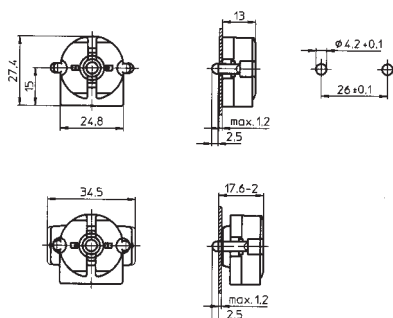

LAMP HOLDERS FOR FLUORESCENT LAMPS WITH G13-2G10-2G11 CONNECTION

Lampholders with G13 connection

9263

Lampholders with G13 connection for T lamps
 $\varnothing 26$ e $\varnothing 38$

Rated current: 2 A
Rated voltage: 250 V

Quantity: N° 100 pieces

Lampholders with 2G10 connection

9231

Lampholders with 2G10 connection for TC-F18,
24 e 36 W lamps

Rated current: 2 A
Rated voltage: 250 V

Quantity: N° 50 pieces

Lampholders with 2G11 connection

9241

Lampholders with 2G11 connection for TCL 18,
24, 34, 36, 40 e 55 W lamps

Rated current: 2 A
Rated voltage: 250 V

Quantity: N° 50 pieces