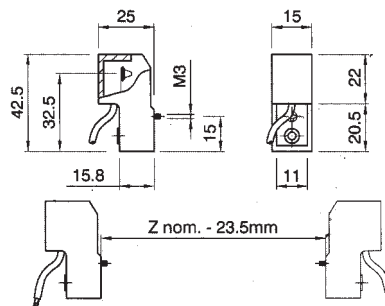

LAMP HOLDERS FOR INCANDESCENT HALOGEN LAMPS FOR NET TENSION WITH R7s CONNECTION

Lampholders with R7s connection

1107

Lampholders with R7s connection for Z. lamps nom. 114,2 mm.

Fixing: with steel fixing bracket with passer-by holes $\varnothing$ 4,2

Body: steatite with treated brass envelope

Cables: 25 cm.

Rated current: 6 A

Rated voltage: 250 V

Quantity: N° 30 pieces

Lampholders with R7s connection

0184

Lampholders with R7s connection

Fixing: with M3 screw

Body: steatite

Cables: 25 cm.

Rated current: 6 A

Rated voltage: 250 V

Quantity: N° 20 pairs

Lampholders with R7s connection

1183

Lampholders with R7s connection for Z. lamps nom. 74,9 mm.

Fixing: with steel fixing bracket with passer-by holes $\varnothing$ 4,2

Body: steatite

Cables: 25 cm.

Rated current: 6 A

Rated voltage: 250 V

Quantity: N° 40 pieces