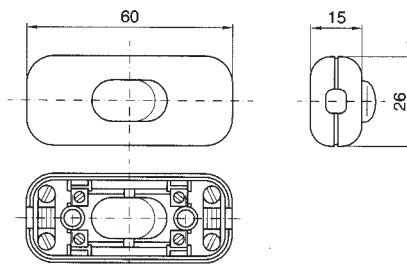

GUIDING-SLIT SWITCHES

Guiding-slit switches

1190
1190/N
1190/M
1190/OR
1190/ARG

white coloured
black coloured
brown coloured
gold coloured
silvery coloured

Single pole equalizer switch
Rated current: 2 A
Rated voltage: 250 V

Quantity: N° 100 pieces

Guiding-slit switches

2190
2190/N
2190/M
2190/OR

white coloured
black coloured
brown coloured
gold coloured

Two poles equalizer switch
Rated current: 2 A
Rated voltage: 250 V

Quantity: N° 100 pieces

Guiding-slit switches

0204
0204/N

white coloured
black coloured

Two poles equalizer switch
Rated current: 12 A
Rated voltage: 250 V

Quantity: N° 30 pieces