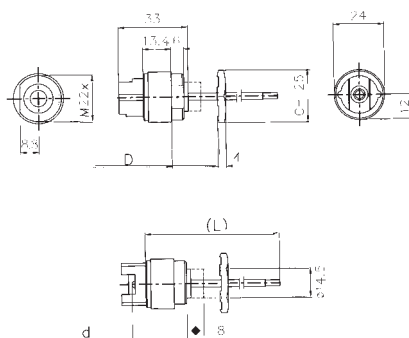

LAMP HOLDERS FOR DISCHARGE LAMPS WITH RX7s CONNECTION

Lampholders with RX7s connection

0103/RX

Lampholders with RX7s connection

Fixing: with nut
Body: statite with treated brass envelope
Cables: 25 cm.
Rated current: 6 A
Rated voltage: 1000 V
Quantity: N° 20 pairs

Lampholders with RX7s connection

Lampholders with RX7s connection for Z. lamps nom. 114,2 mm.

Fixing: with steel fixing bracket with passer-by holes $\varnothing$ 4,2
Body: statite with treated brass envelope
Cables: 25 cm.
Rated current: 6 A
Rated voltage: 1000 V
Quantity: N° 40 pieces

Lampholders with RX7s connection

Lampholders with RX7s connection for Z. lamps nom. 132 mm.

Fixing: with steel fixing bracket with passer-by holes $\varnothing$ 4,2
Body: statite with treated brass envelope
Cables: 25 cm.
Rated current: 6 A
Rated voltage: 1000 V
Quantity: N° 30 pieces