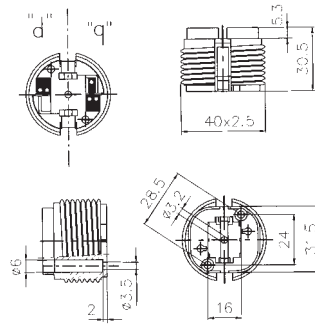

LAMPHOLDERS FOR FLUORESCENT LAMPS WITH G24D1-G24Q1 CONNECTION AND ACCESSORIES

Lampholders with G24D1 connection

9405

Lampholders with G24D1 connection for 10-13W lamps
Fixing: with passer-by holes $\varnothing 3,5$ interax 24 mm.
Rated current: 2 A
Rated voltage: 250 V

Quantity: N° 30 pieces

Lampholders with G24Q1 connection

9406

Lampholders with G24Q1 connection for 10-13W lamps
Fixing: with passer-by holes $\varnothing 3,5$ interax 24 mm.
Rated current: 2 A
Rated voltage: 250 V

Quantity: N° 30 pieces

Accessories for 9405 e 9406 articles

9407

9408