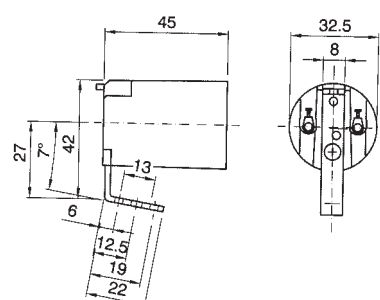

Quantity: N° 50 pieces

Lampholders with E.27 connection

0072/73

Diameter: mm. 43
Clamps: screw clamps for rigid or flexible cables from 0,5 to 2,5 mm²
Fixing: with steel fixing bracket with M10/1 threaded hole
Cap: zinc-coated steel
Rated voltage: 750 V

Quantity: N° 30 pieces

Lampholders with E.27 connection

0072/74

Diameter: mm. 43
Clamps: screw clamps for rigid or flexible cables from 0,5 to 2,5 mm²
Fixing: with steel fixing bracket with Ø 5,2 hole and screw for groundwire
Cap: zinc-coated steel
Rated voltage: 750 V

Lampholders with E.14 connection

0095/A

Diameter: mm. 33
Clamps: screw clamps for rigid or flexible cables from 0,5 to 2,5 mm²
Fixing: with metal bracket \varnothing 5,2
Cap: zinc-coated steel

Quantity: N° 50 pieces

Lampholders with E.14 connection

0095/B

Diameter: mm. 33
Clamps: screw clamps for rigid or flexible cables from 0,5 to 2,5 mm²
Fixing: with steel fixing bracket with two M3 threaded holes (interax 13 mm.) and central M4 threaded hole
Cap: zinc-coated steel