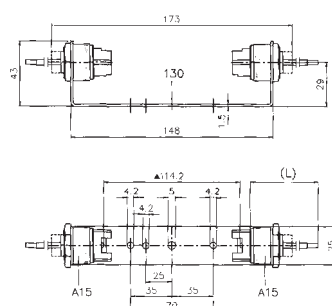

LAMP HOLDERS FOR DISCHARGE LAMPS WITH RX7s CONNECTION

Lampholders with RX7s connection

Lampholders with RX7s connection

Fixing: with nut
Body: statite with treated brass envelope
Cables: 25 cm.
Rated current: 6 A
Rated voltage: 1000 V
Quantity: N° 20 pairs

Lampholders with RX7s connection

1106/RX

Lampholders with RX7s connection for Z. lamps nom. 114,2 mm.

Fixing: with steel fixing bracket with passer-by holes $\varnothing$ 4,2
Body: statite with treated brass envelope
Cables: 25 cm.
Rated current: 6 A
Rated voltage: 1000 V
Quantity: N° 40 pieces

Lampholders with RX7s connection

Lampholders with RX7s connection for Z. lamps nom. 132 mm.

Fixing: with steel fixing bracket with passer-by holes $\varnothing$ 4,2
Body: statite with treated brass envelope
Cables: 25 cm.
Rated current: 6 A
Rated voltage: 1000 V
Quantity: N° 30 pieces