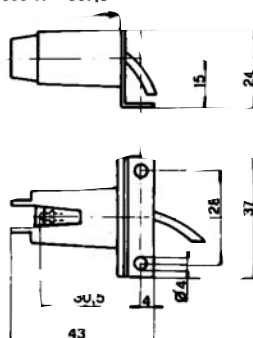

0460

500 W = 171,5
1000 W = 239,5
1500 W = 307,5