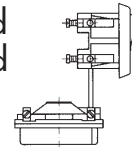

0195
0195/N
0195/OR

white coloured
black coloured
gold coloured

Diameter: mm. 38
Cover: smooth
Fixing: M10/1 metal nipple with screw for nipple-block
Rated voltage: 250 V

Quantity: N° 50 pieces

Lampholders with E.27 connection