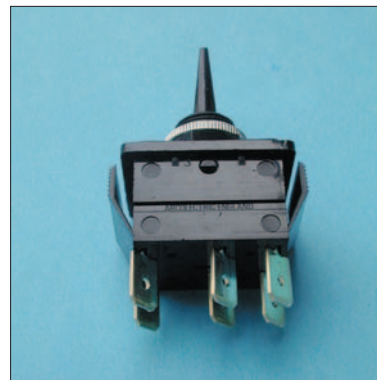

Two poles lever switch

1760/H

Function: 1/2 lever
nylon lever: mm. 17.8
Rated current: 16 A
Rated voltage: 230 V

Quantity: N° 50 pieces