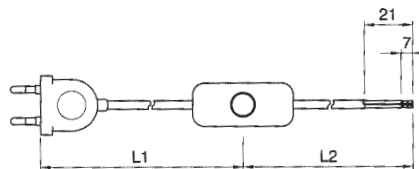

CABLES

3021/200
3021/N/200
3021/OR/200

white coloured
 black coloured
 gold coloured

3021/150
3021/N/150
3021/OR/150

white coloured
 black coloured
 gold coloured

Two poles cables with flat cable of cm. 200 with european plug L1 120 cm. L2 80 cm.