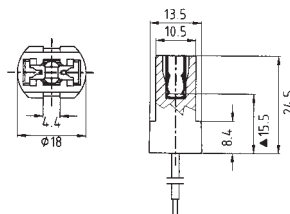

LAMP HOLDERS FOR INCANDESCENT HALOGEN LAMPS FOR NET TENSION AND ACCESSORIES

Lampholders with GZ10-GU10 connection

1140

Lampholders with GZ10/GU10 connection

Fixing: with passer-by holes $\varnothing$ 3,5

Body: steatite

Cables: 25 cm.

Rated current: 2 A

Rated voltage: 250 V

Quantity: N° 50 pieces

Lampholders with G9 connection

1160

Lampholders with G9 connection

Fixing: see accessories

Body: steatite

Cables: 25 cm.

Rated current: 2 A

Rated voltage: 250 V

Quantity: N° 50 pieces

Accessories for 1160 article

1160/S

1160/M10