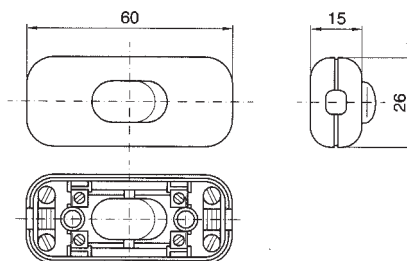

GUIDING-SLIT SWITCHES

Guiding-slit switches

1190
1190/N
1190/M
1190/OR
1190/ARG

white coloured
black coloured
brown coloured
gold coloured
silvery coloured

Single pole equalizer switch
Rated current: 2 A
Rated voltage: 250 V

Quantity: N° 100 pieces

Guiding-slit switches

2190
2190/N
2190/M
2190/OR

white coloured
black coloured
brown coloured
gold coloured

Two poles equalizer switch
Rated current: 2 A
Rated voltage: 250 V

Quantity: N° 100 pieces

Guiding-slit switches

0204
0204/N

white coloured
black coloured

Two poles equalizer switch
Rated current: 12 A
Rated voltage: 250 V

Quantity: N° 30 pieces