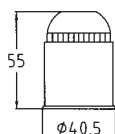

THERMOSETTING RESIN LAMPHOLDERS WITH E.27 CONNECTION

Lampholders with E.27 connection

0165
0165/N
0165/OR
0165/ARG

white coloured
black coloured
gold coloured
silvery coloured

Diameter: mm. 38
Cover: smooth
Fixing: M10/1
Rated voltage: 250 V

Quantity: N° 100 pieces

Lampholders with E.27 connection

0191
0191/N
0191/OR
0191/ARG

white coloured
black coloured
gold coloured
silvery coloured

Diameter: mm. 38
Cover: partially threaded
Fixing: M10/1
Rated voltage: 250 V

Quantity: N° 30 pieces

Lampholders with E.27 connection

0192
0192/N
0192/OR
0192/ARG

white coloured
black coloured
gold coloured
silvery coloured

Diameter: mm. 38
Cover: threaded
Fixing: M10/1
Rated voltage: 250 V

Quantity: N° 30 pieces