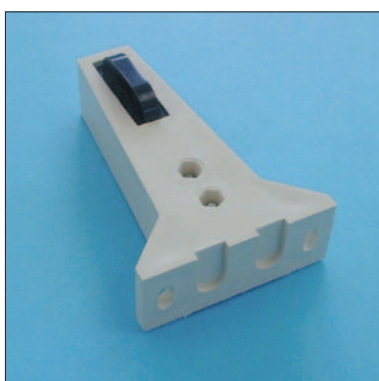

Door contact

0107

Door contact with cover protection. Phosphorous bronze swings, completely golden contacts, insulated from the outside also for any fortuitous contact

Size: 100x65

Height: mm. 25

Fixing centre distance: mm. 50

Quantity: N° 25 pieces