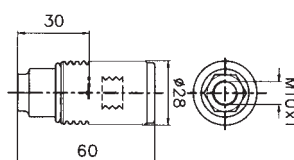

Cover: smooth
Clamps: brass with screw
Body: thermoplastic
Fixing: M10/1
Rated voltage: 2/250 V

Quantity: N° 50 pieces