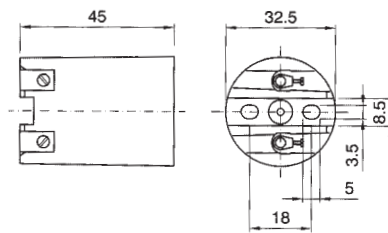

PORCELAIN LAMPHOLDERS WITH E.14 CONNECTION

Lampholders with E.14 connection

0095

Diameter: mm. 33
Clamps: brass with screw
Fixing: with passer-by holes $\varnothing$ 3,2
interax mm. 30
Cap: zinc-coated steel
Rated voltage: 250 V

Quantity: N° 50 pieces

Lampholders with E.14 connection

0095/A

Diameter: mm. 33
Clamps: screw clamps for rigid or flexible cables from 0,5 to 2,5 mm²
Fixing: with metal bracket $\varnothing$ 5,2
Cap: zinc-coated steel

Quantity: N° 50 pieces

Lampholders with E.14 connection

0095/B

Diameter: mm. 33
Clamps: screw clamps for rigid or flexible cables from 0,5 to 2,5 mm²
Fixing: with steel fixing bracket with two M3 threaded holes (interax 13 mm.) and central M4 threaded hole
Cap: zinc-coated steel

Quantity: N° 50 pieces