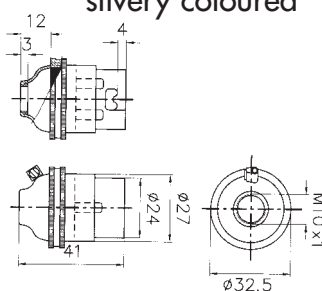

0092/22
0092/22/ARG

brass coloured
silvery coloured